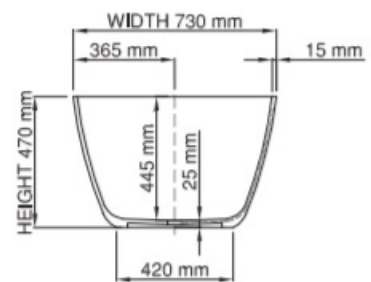

Dimensions: 1625mm L x 730mm W x 470mm H

Colour: White

Material: DADOquartz is solid and void-free with no fissures or veins, manufactured from resin and quartz aggregates. It has a silky finish.

Volume: 287 litres

Weight: 60kg

Waste: Non-overflow waste required

Warranty: Lifetime

Specifications

Product code SBM079-M/P **thin rim**

Size (l) x (w) x (h): 1625mm x 730mm x 470mm
 Water capacity: 287L
 Overflow: No overflow/with overflow
 Material: DADOquartz®
 Colour: White/Custom
 Finish: Matte/Polished

Base dimensions: 750mm x 420mm
 Rim width: 15mm
 Waste diameter: 50mm
 Weight: 60kg
 Packing dimensions: 1680mm x 780mm x 640mm
 Shipping mass: 130kg
 Warranty: Lifetime