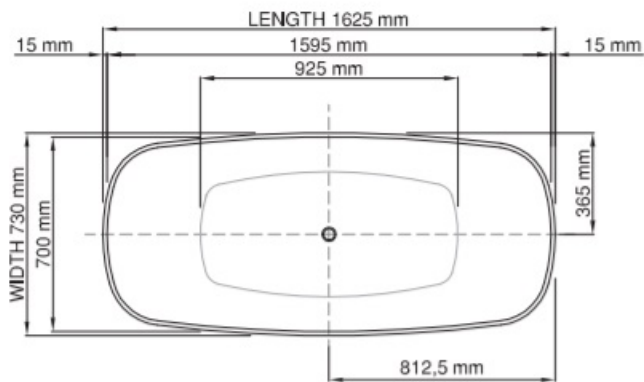

Dimensions: 1625mm L x 730mm W x 470mm H

Colour: White

Material: DADOquartz is solid and void-free with no fissures or veins, manufactured from resin and quartz aggregates. It has a silky finish.

Volume: 287 litres

Weight: 60kg

Waste: Non-overflow waste required

Warranty: Lifetime

Specifications

Product code SBM079-M/P **thin rim**

Size (l) x (w) x (h): 1625mm x 730mm x 470mm
 Water capacity: 287L
 Overflow: No overflow/with overflow
 Material: DADOquartz®
 Colour: White/Custom
 Finish: Matte/Polished

Base dimensions: 750mm x 420mm
 Rim width: 15mm
 Waste diameter: 50mm
 Weight: 60kg
 Packing dimensions: 1680mm x 780mm x 640mm
 Shipping mass: 130kg
 Warranty: Lifetime