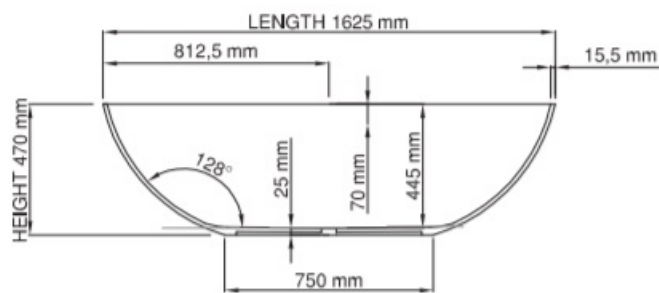

Dimensions: 1625mm L x 730mm W x 470mm H

Colour: White

Material: DADOquartz is solid and void-free with no fissures or veins, manufactured from resin and quartz aggregates. It has a silky finish.

Volume: 287 litres

Weight: 60kg

Waste: Non-overflow waste required

Warranty: Lifetime

Specifications

Product code SBM079-M/P **thin rim**

Size (l) x (w) x (h): 1625mm x 730mm x 470mm
 Water capacity: 287L
 Overflow: No overflow/with overflow
 Material: DADOquartz®
 Colour: White/Custom
 Finish: Matte/Polished

Base dimensions: 750mm x 420mm
 Rim width: 15mm
 Waste diameter: 50mm
 Weight: 60kg
 Packing dimensions: 1680mm x 780mm x 640mm
 Shipping mass: 130kg
 Warranty: Lifetime