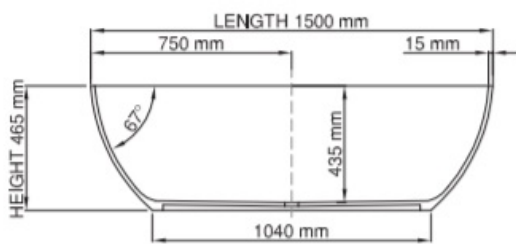

Dimensions: 1500mm L x 815mm W x 470mm H

Colour: White

Material: DADOquartz is solid and void-free with no fissures or veins, manufactured from resin and quartz aggregates. It has a silky finish.

Volume: 265 litres

Weight: 62kg

Waste: Non-overflow waste required

Warranty: Lifetime

Specifications

Product code SBM082-M/P **thin rim**

Size (l) x (w) x (h): 1500mm x 800mm x 465mm
 Water capacity: 265L
 Waste to floor: 30mm
 Overflow: No overflow/With overflow
 Material: DADOquartz®
 Colour: White/Custom
 Finish: Matte/Polished

Base dimensions: 1040mm x 560mm
 Rim width: 15mm
 Waste diameter: 50mm
 Weight: 62kg
 Packing dimensions: 1550 x 850 x 630mm
 Shipping mass: 112kg
 Warranty: Lifetime