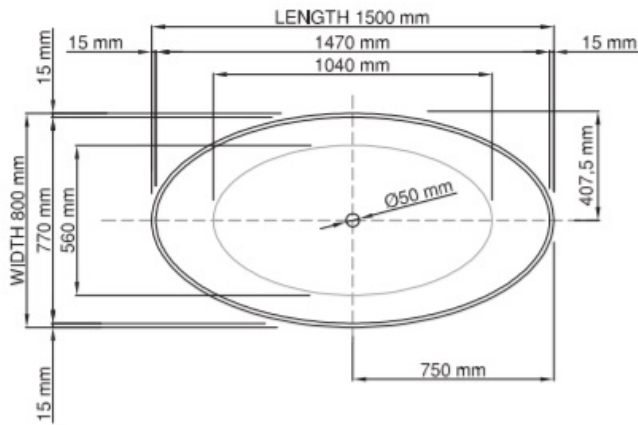

Dimensions: 1500mm L x 815mm W x 470mm H

Colour: White

Material: DADOquartz is solid and void-free with no fissures or veins, manufactured from resin and quartz aggregates. It has a silky finish.

Volume: 265 litres

Weight: 62kg

Waste: Non-overflow waste required

Warranty: Lifetime

Specifications

Product code SBM082-M/P **thin rim**

Size (l) x (w) x (h): 1500mm x 800mm x 465mm
 Water capacity: 265L
 Waste to floor: 30mm
 Overflow: No overflow/With overflow
 Material: DADOquartz®
 Colour: White/Custom
 Finish: Matte/Polished

Base dimensions: 1040mm x 560mm
 Rim width: 15mm
 Waste diameter: 50mm
 Weight: 62kg
 Packing dimensions: 1550 x 850 x 630mm
 Shipping mass: 112kg
 Warranty: Lifetime