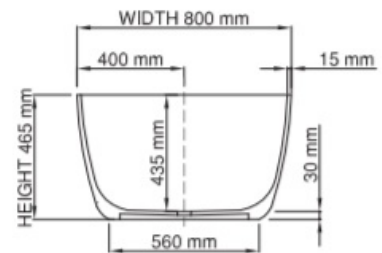

Dimensions: 1500mm L x 815mm W x 470mm H

Colour: White

Material: DADOquartz is solid and void-free with no fissures or veins, manufactured from resin and quartz aggregates. It has a silky finish.

Volume: 265 litres

Weight: 62kg

Waste: Non-overflow waste required

Warranty: Lifetime

Specifications

Product code SBM082-M/P **thin rim**

Size (l) x (w) x (h): 1500mm x 800mm x 465mm
 Water capacity: 265L
 Waste to floor: 30mm
 Overflow: No overflow/With overflow
 Material: DADOquartz®
 Colour: White/Custom
 Finish: Matte/Polished

Base dimensions: 1040mm x 560mm
 Rim width: 15mm
 Waste diameter: 50mm
 Weight: 62kg
 Packing dimensions: 1550 x 850 x 630mm
 Shipping mass: 112kg
 Warranty: Lifetime