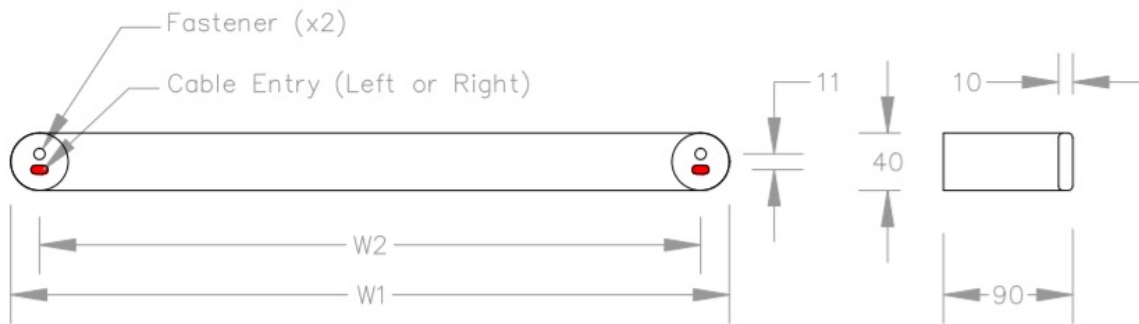

Verso Heated Rail 770

Verso Single Heated Towel Rails by Avenir combines flat rectangular and cylindrical stainless steel profiles. The design offers flexibility in the number and positioning of the rails. Verso has a low voltage supply, making it safe to install in wet areas.

Dimensions: 40 H x 770 W x 90mm D

Finish: Mirror stainless steel, Brushed stainless steel, Matt Black, Matt White, PVD Gunmetal, PVD Brushed Brass/Gold + more (see [Avenir website](#) for more info)

Warranty: 10 years

Installation: Drilling fixture & diamond drill bit supplied, Safe to be installed in Zone 1 (Wet areas), Transformer required (TRTR220-24V), No In-Wall Kit required, Max 6 rails per transformer

Rating: IPX5, low voltage

Specifications

VARIATIONS

Heated Version	Non-Heated Version	H1	W1 (Overall)	W2 (Fixings)
TRH4-50	TRN4-50	40mm	500mm	460mm
TRH4-77	TRN4-77	40mm	770mm	730mm