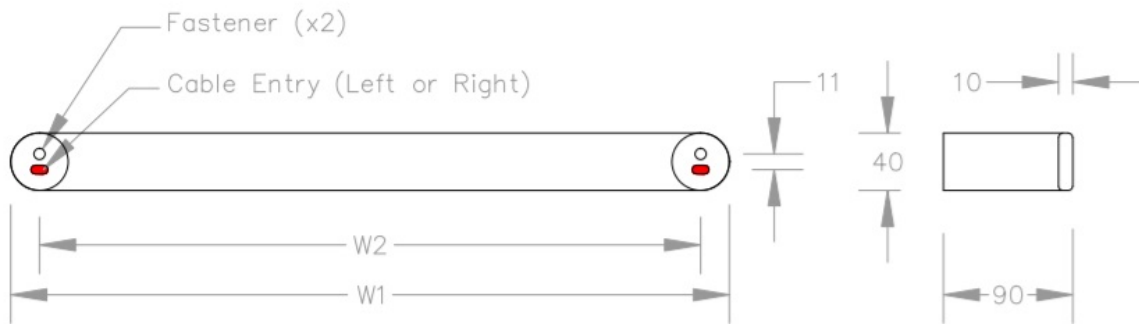

Verso Heated Rail 500

Verso Single Heated Towel Rails by Avenir combines flat rectangular and cylindrical stainless steel profiles. The design offers flexibility in the number and positioning of the rails. Verso has a low voltage supply, making it safe to install in wet areas.

Dimensions: 40 H x 500 W x 90mm D

Finish: Mirror stainless steel, Brushed stainless steel, Matt Black, Matt White, PVD Gunmetal, PVD Brushed Brass/Gold + more (see [Avenir website](#) for more info)

Warranty: 10 years

Installation: Drilling fixture & diamond drill bit supplied, Safe to be installed in Zone 1 (Wet areas), Transformer required (TRTR220-24V), No In-Wall Kit required, Max 6 rails per transformer

Rating: IPX5, low voltage

Specifications

VARIATIONS

Heated Version	Non-Heated Version	H1	W1 (Overall)	W2 (Fixings)
TRH4-50	TRN4-50	40mm	500mm	460mm
TRH4-77	TRN4-77	40mm	770mm	730mm