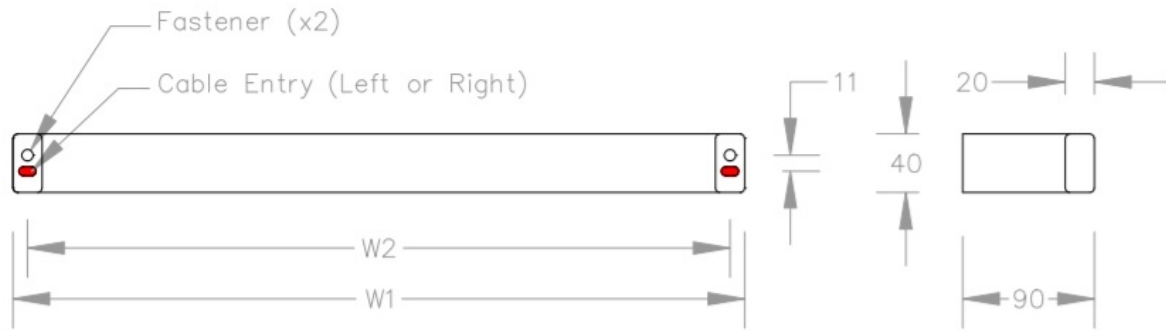

Dimensions: 40 H x 770 W x 90mm D

Finish: Mirror stainless steel, Brushed stainless steel, Matt Black, Matt White, PVD Gunmetal, PVD Brushed Brass/Gold + more (see [Avenir website](#) for more info)

Warranty: 10 years

Installation: Drilling fixture & diamond drill bit supplied, Safe to be installed in Zone 1 (Wet areas), Transformer required (TRTR220-24V), No In-Wall Kit required, Max 6 rails per transformer

Rating: IPX5, low voltage

Specifications

VARIATIONS

Heated Version	Non-Heated Version	H1	W1 (Overall)	W2 (Fixings)
TRH2-50	TRN2-50	40mm	500mm	480mm
TRH2-77	TRN2-77	40mm	770mm	750mm