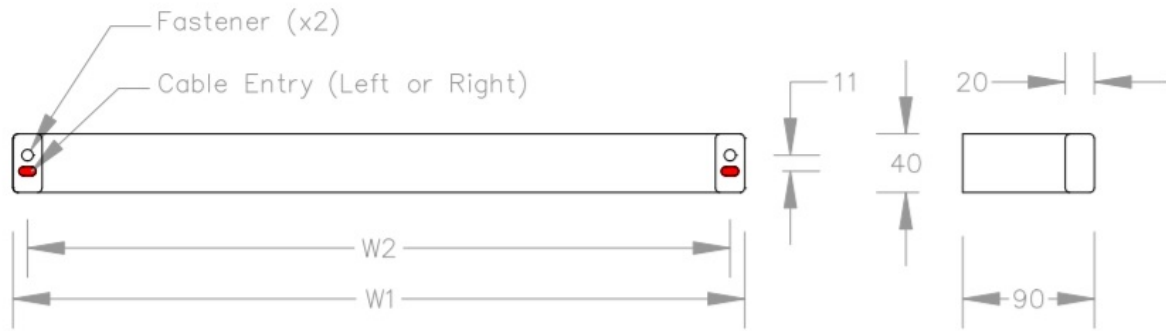

Dimensions: 40 H x 500 W x 90mm D

Finish: Mirror stainless steel, Brushed stainless steel, Matt Black, Matt White, PVD Gunmetal, PVD Brushed Brass/Gold + more (see [Avenir website](#) for more info)

Warranty: 10 years

Installation: Drilling fixture & diamond drill bit supplied, Safe to be installed in Zone 1 (Wet areas), Transformer required (TRTR220-24V), No In-Wall Kit required, Max 6 rails per transformer

Rating: IPX5, low voltage

### Specifications

VARIATIONS

Heated Version	Non-Heated Version	H1	W1 (Overall)	W2 (Fixings)
TRH2-50	TRN2-50	40mm	500mm	480mm
TRH2-77	TRN2-77	40mm	770mm	750mm