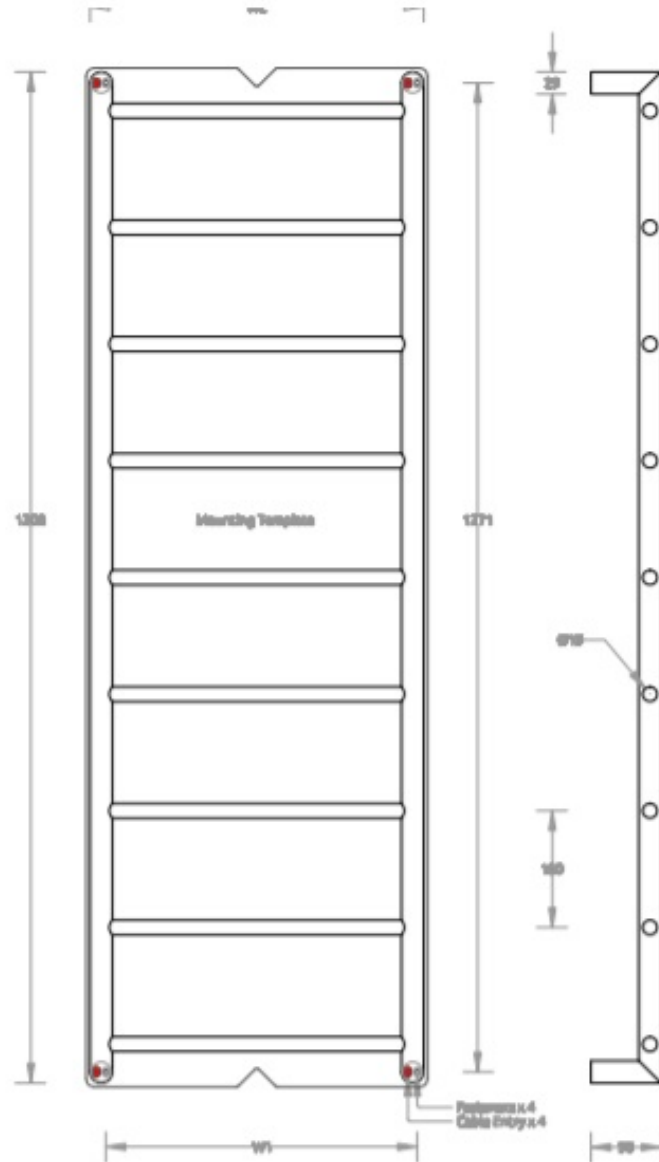

Dimensions: 1300 H x 400, 480, 600, 750 & 900 W x 100mm D

Finish: Mirror stainless steel, Brushed stainless steel (see [Avenir website](#) for special finishes available)

Warranty: 10 years

Installation: Drilling fixture & diamond drill bit supplied, Concealed connection only (any leg) - No in-wall kit required

Rating: IPX5

Specifications

VARIATIONS

Heated Version	Non-Heated Version	W1 (Fixings)	W2 (Overall)
TLH2-130x40	TLN2-130x40	400mm	428mm
TLH2-130x48	TLN2-130x48	480mm	508mm
TLH2-130x60	TLN2-130x60	600mm	628mm
TLH2-130x75	TLN2-130x75	750mm	778mm
TLH2-130x90	TLN2-130x90	900mm	928mm