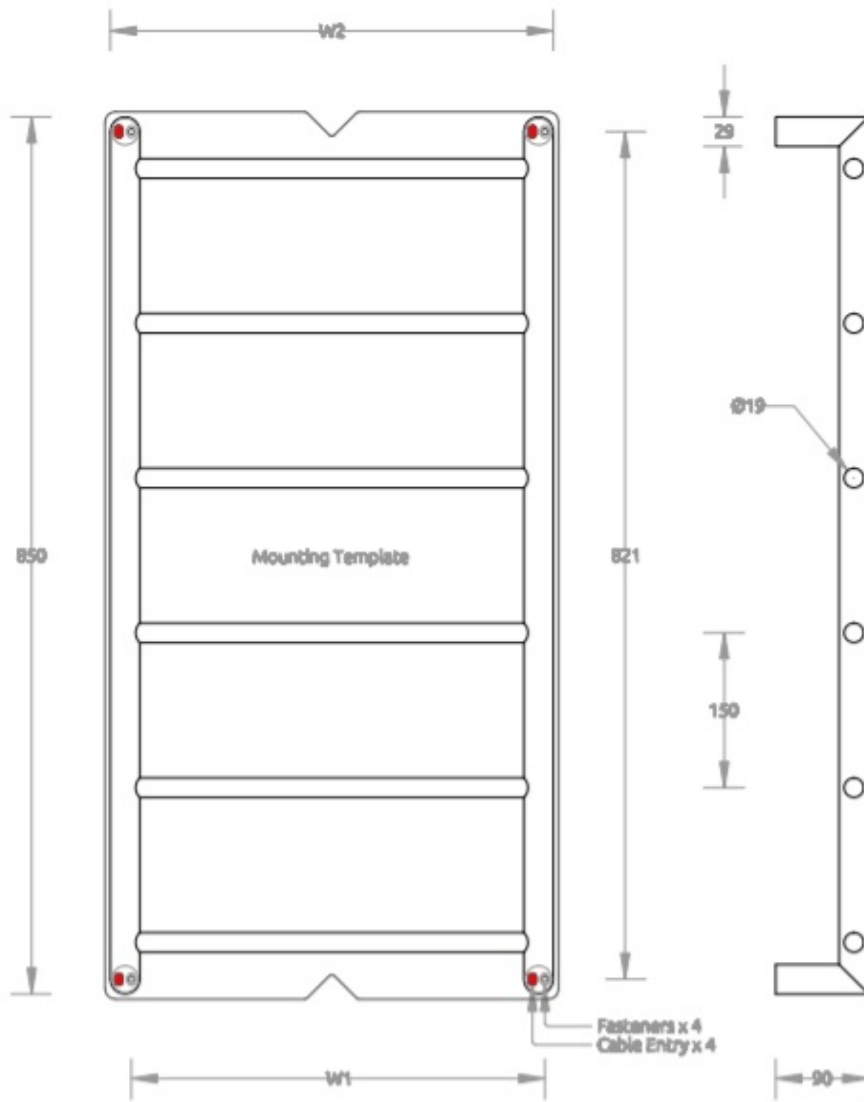

Dimensions: 850 H x 400, 480, 600, 750 & 900 W x 100mm D

Finish: Mirror stainless steel, Brushed stainless steel (see [Avenir website](#) for special finishes available)

Warranty: 10 years

Installation: Drilling fixture & diamond drill bit supplied, Concealed connection only (any leg) - No in-wall kit required

Rating: IPX5

Specifications

VARIATIONS

Heated Version	Non-Heated Version	W1 (Fixings)	W2 (Overall)
TLH2-85x40	TLN2-85x40	400mm	428mm
TLH2-85x48	TLN2-85x48	480mm	508mm
TLH2-85x60	TLN2-85x60	600mm	628mm
TLH2-85x75	TLN2-85x75	750mm	778mm
TLH2-85x90	TLN2-85x90	900mm	928mm