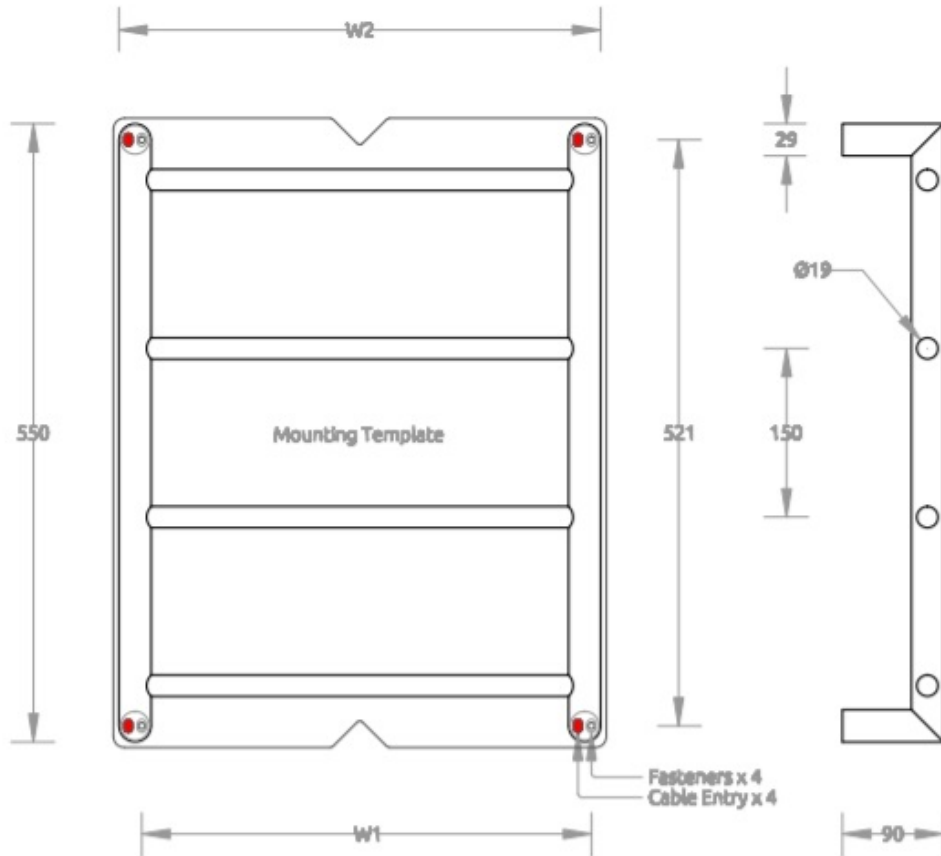

Dimensions: 550 H x 400, 480, 600, 750 & 900 W x 100mm D

Finish: Mirror stainless steel, Brushed stainless steel (see [Avenir website](#) for special finishes available)

Warranty: 10 years

Installation: Drilling fixture & diamond drill bit supplied, Concealed connection only (any leg) - No in-wall kit required

Rating: IPX5

Specifications

VARIATIONS

Heated Version	Non-Heated Version	W1 (Fixings)	W2 (Overall)
TLH2-55x40	TLN2-55x40	400mm	428mm
TLH2-55x48	TLN2-55x48	480mm	508mm
TLH2-55x60	TLN2-55x60	600mm	628mm
TLH2-55x75	TLN2-55x75	750mm	778mm
TLH2-55x90	TLN2-55x90	900mm	928mm