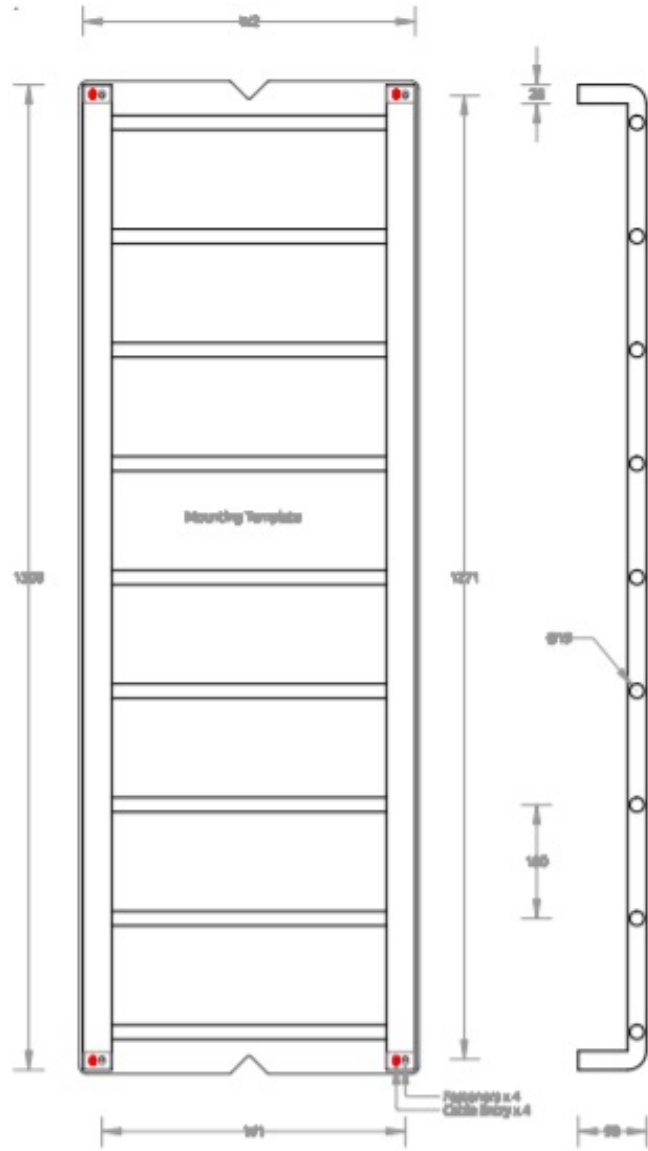

Dimensions: 1300 H x 400, 480, 600, 750 & 900 W x 100mm D

Finish: Mirror stainless steel, Brushed stainless steel (see [Avenir website](#) for special finishes available)

Warranty: 10 years

Installation: Drilling fixture & diamond drill bit supplied, Concealed connection only (any leg) - No in-wall kit required

Rating: IPX5

Specifications

VARIATIONS

| Heated Version | Non-Heated Version | W1 (Fixings) | W2 (Overall) |
|----------------|--------------------|--------------|--------------|
| TLH9-130x40 | TLN9-130x40 | 400mm | 438mm |
| TLH9-130x48 | TLN9-130x48 | 480mm | 518mm |
| TLH9-130x60 | TLN9-130x60 | 600mm | 638mm |
| TLH9-130x75 | TLN9-130x75 | 750mm | 788mm |
| TLH9-130x90 | TLN9-130x90 | 900mm | 938mm |