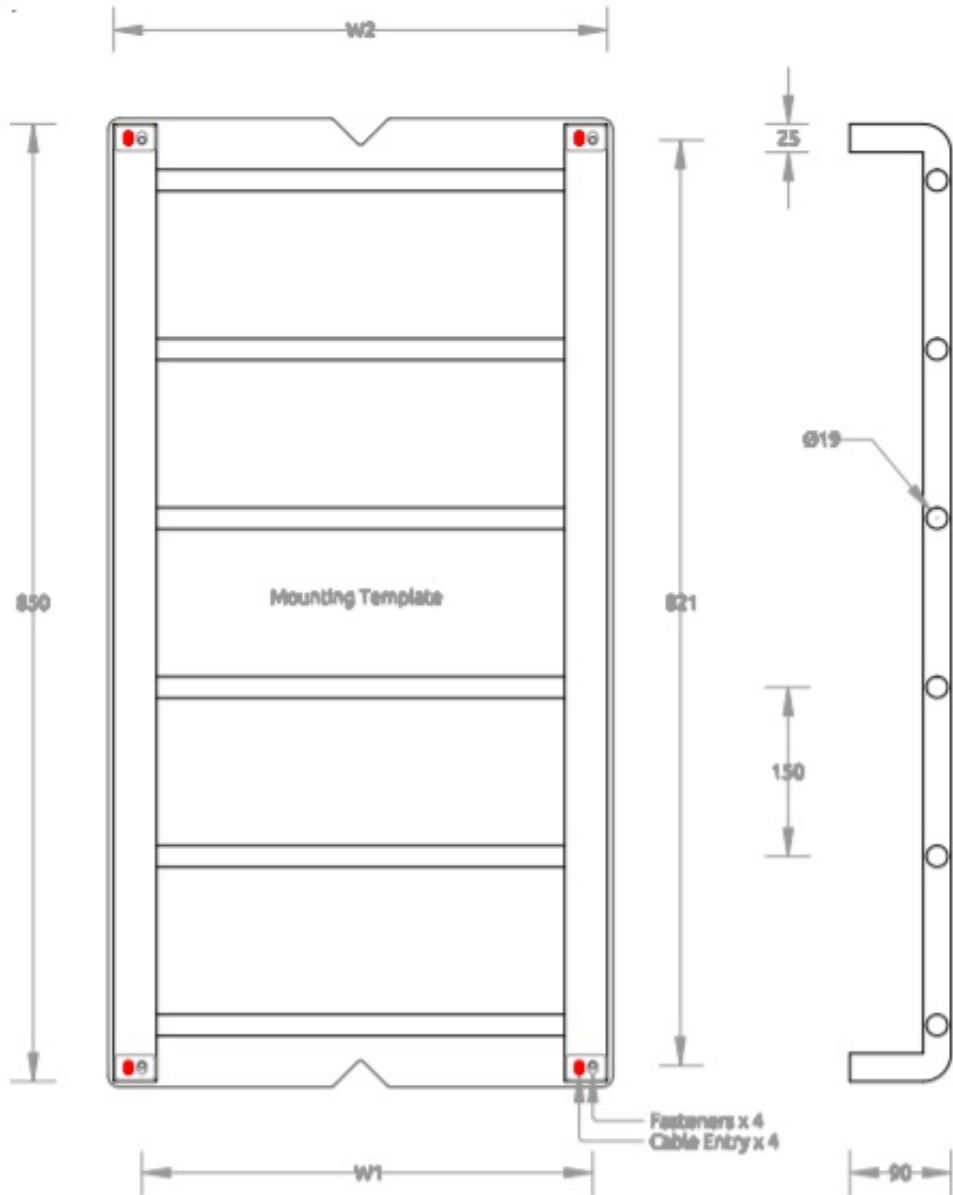

Dimensions: 850 H x 400, 480, 600, 750 & 900 W x 100mm D

Finish: Mirror stainless steel, Brushed stainless steel (see [Avenir website](#) for special finishes available)

Warranty: 10 years

Installation: Drilling fixture & diamond drill bit supplied, Concealed connection only (any leg) - No in-wall kit required

Rating: IPX5

Specifications

VARIATIONS

Heated Version	Non-Heated Version	W1 (Fixings)	W2 (Overall)
TLH9-85x40	TLN9-85x40	400mm	438mm
TLH9-85x48	TLN9-85x48	480mm	518mm
TLH9-85x60	TLN9-85x60	600mm	638mm
TLH9-85x75	TLN9-85x75	750mm	788mm
TLH9-85x90	TLN9-85x90	900mm	938mm