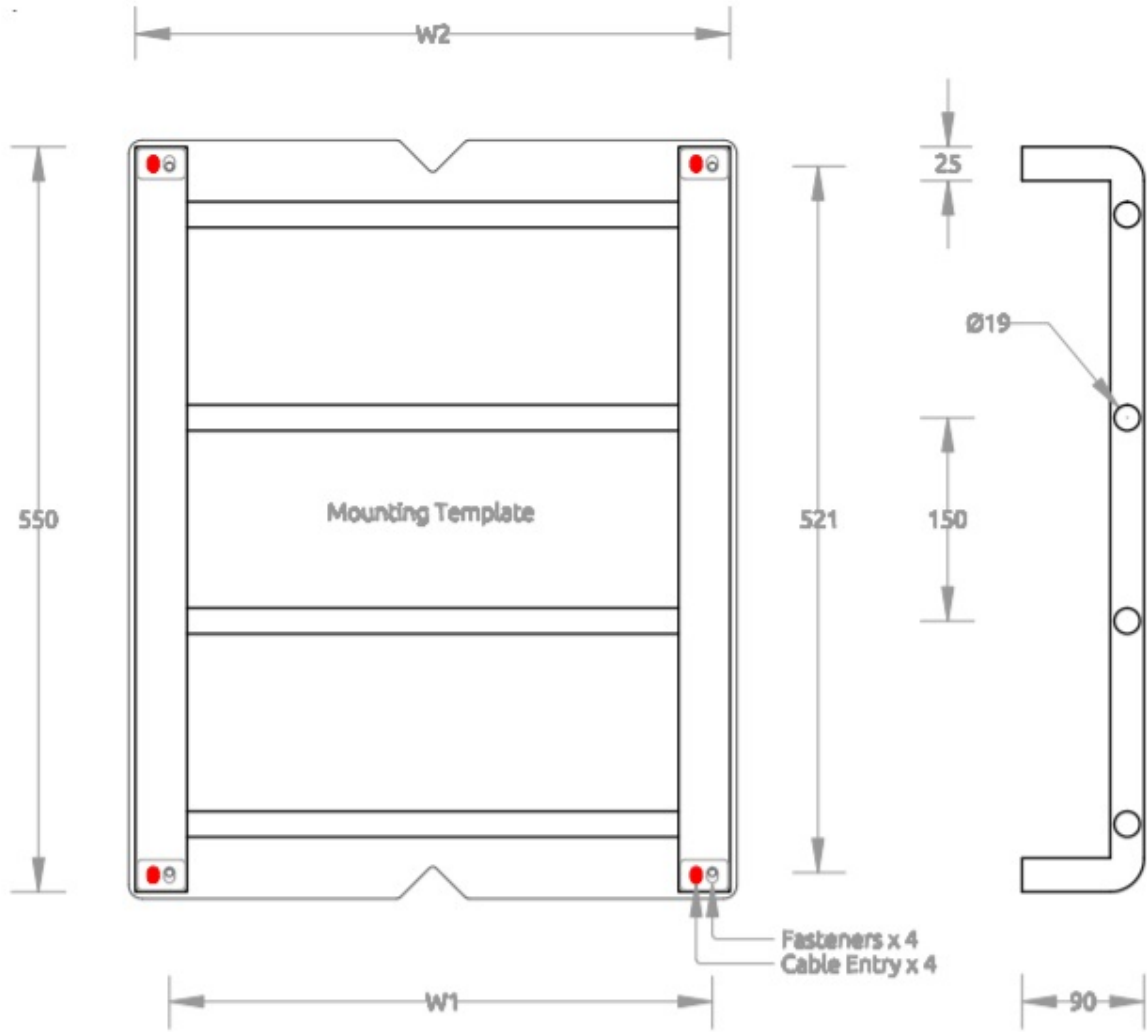

Dimensions: 550 H x 400, 480, 600, 750 & 900 W x 100mm D

Finish: Mirror stainless steel, Brushed stainless steel (see [Avenir website](#) for special finishes available)

Warranty: 10 years

Installation: Drilling fixture & diamond drill bit supplied, Concealed connection only (any leg) - No in-wall kit required

### Specifications

### VARIATIONS

Heated Version	Non-Heated Version	W1 (Fixings)	W2 (Overall)
TLH9-55x40	TLN9-55x40	400mm	438mm
TLH9-55x48	TLN9-55x48	480mm	518mm
TLH9-55x60	TLN9-55x60	600mm	638mm
TLH9-55x75	TLN9-55x75	750mm	788mm
TLH9-55x90	TLN9-55x90	900mm	938mm