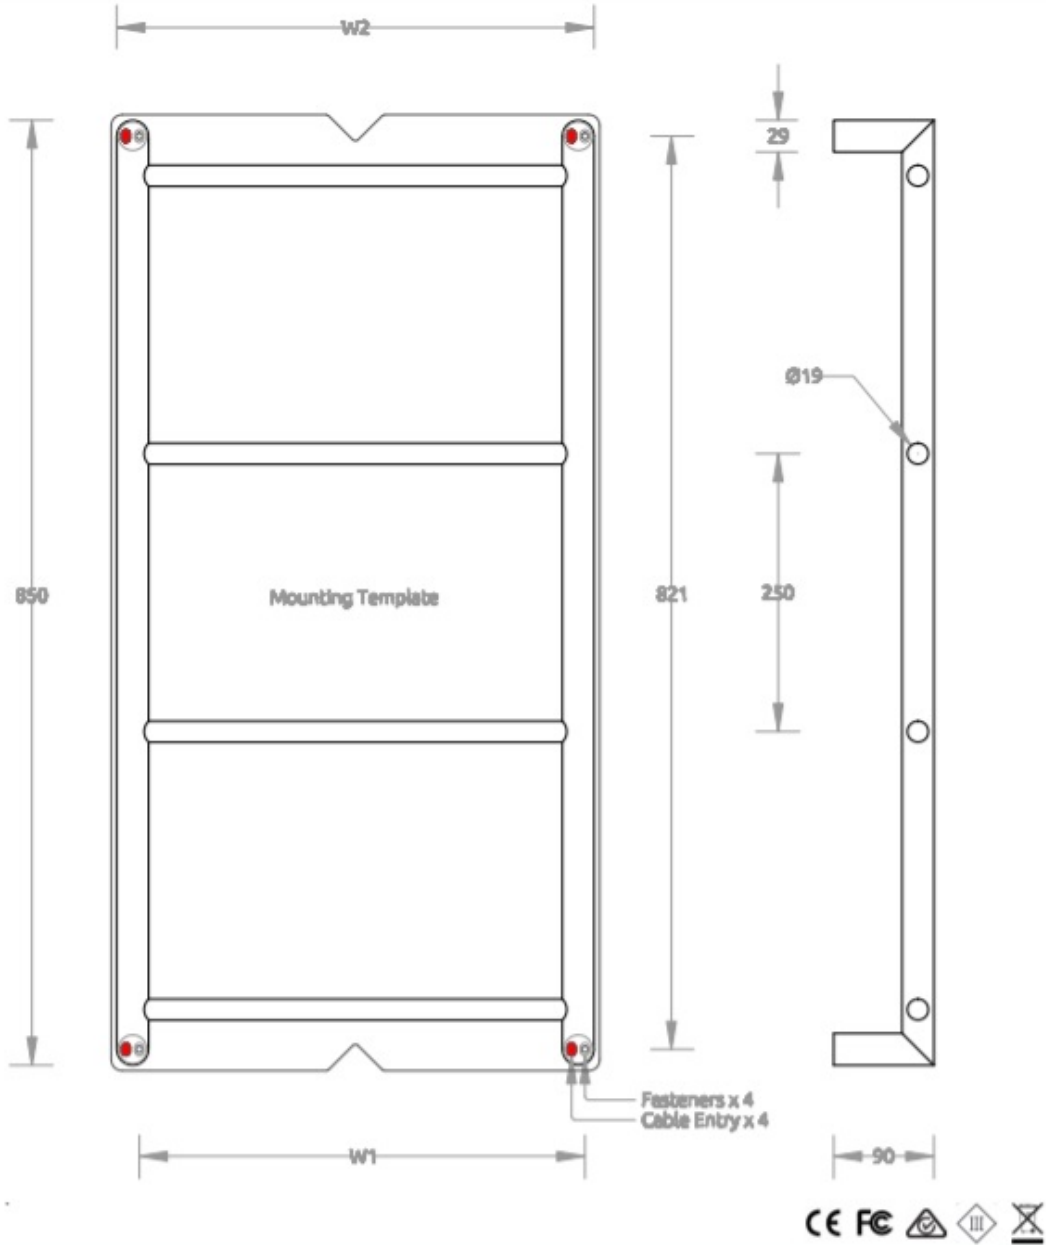

Dimensions: 850 H x 400, 480, 600, 750 & 900 W x 100mm D

Finish: Mirror stainless steel, Brushed stainless steel (see [Avenir website](#) for special finishes available)

Warranty: 10 years

Installation: Drilling fixture & diamond drill bit supplied, Concealed connection only (any leg) - No in-wall kit required

Rating: IPX5

Specifications

VARIATIONS

Heated Version	Non-Heated Version	W1 (Fixings)	W2 (Overall)
TLH7-85x40	TLN7-85x40	400mm	428mm
TLH7-85x48	TLN7-85x48	480mm	508mm
TLH7-85x60	TLN7-85x60	600mm	628mm
TLH7-85x75	TLN7-85x75	750mm	778mm
TLH7-85x90	TLN7-85x90	900mm	928mm