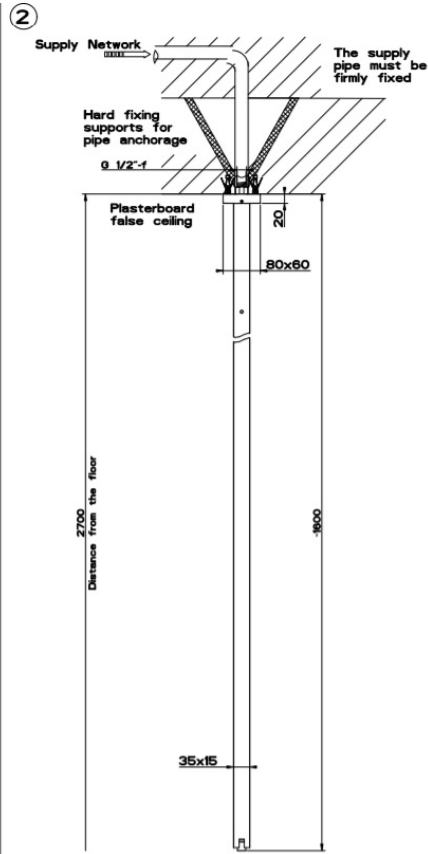

WARNING:
In 2th and 3rd case the rigid supports are not supplied but will be made by customer in time of installation