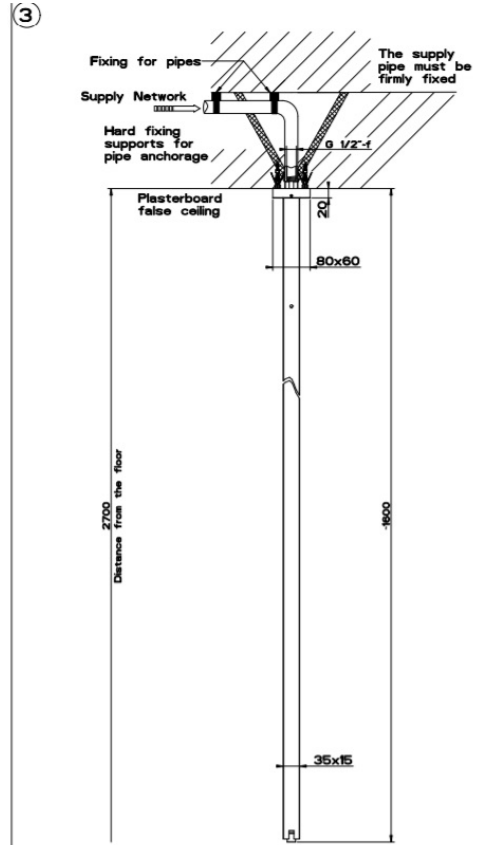

WARNING:
In 2th and 3rd case the rigid supports are not supplied but will be made by customer in time of installation