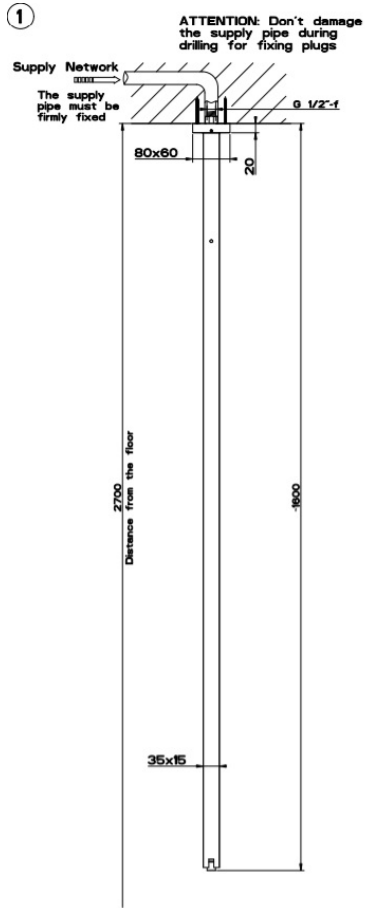

WARNING:
In 2th and 3rd case the rigid supports are not supplied but will be made by customer in time of installation