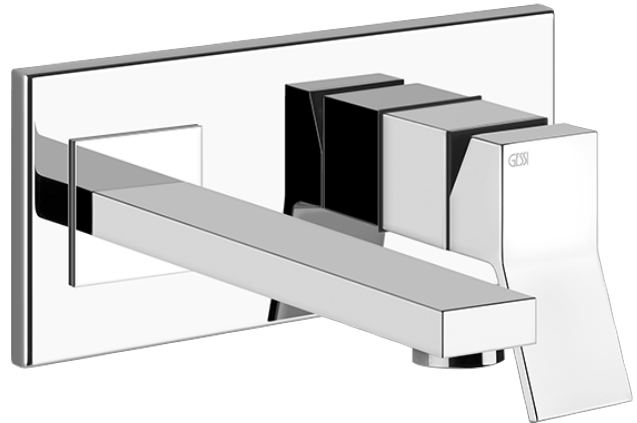

## Rettangolo K Wall Basin Mixer

Since its launch in 2002, architects and home interior enthusiasts have loved and employed the original Rettangolo range by Gessi in the world's most beautiful projects. Rettangolo is a conceptual product considered, due to its perfect harmony, an absolute, immutable accomplishment. In life, however, disruptions can serve as the catalyst to the process of regeneration, eventually resulting in new and different forms of beauty and perfection. The sensational Rettangolo K demonstrates how this can be true even for disruptions in the perfect harmony and established shape of an icon. K's concept consists in having slivered Rettangolo silhouette with a bold diagonal cut. Together with the resulting bent lever, the cut designs the fascinating signature "K" of the Line: the iconic Rettangolo has generated a new piece of art.

Designed and Manufactured in Italy

Finish: Chrome, Black, Black Metal, Black Metal brushed, Brushed nickel, Copper

Installation: Must be installed at a pressure no greater than 500Kpa. Failure to do so will void the warranty.