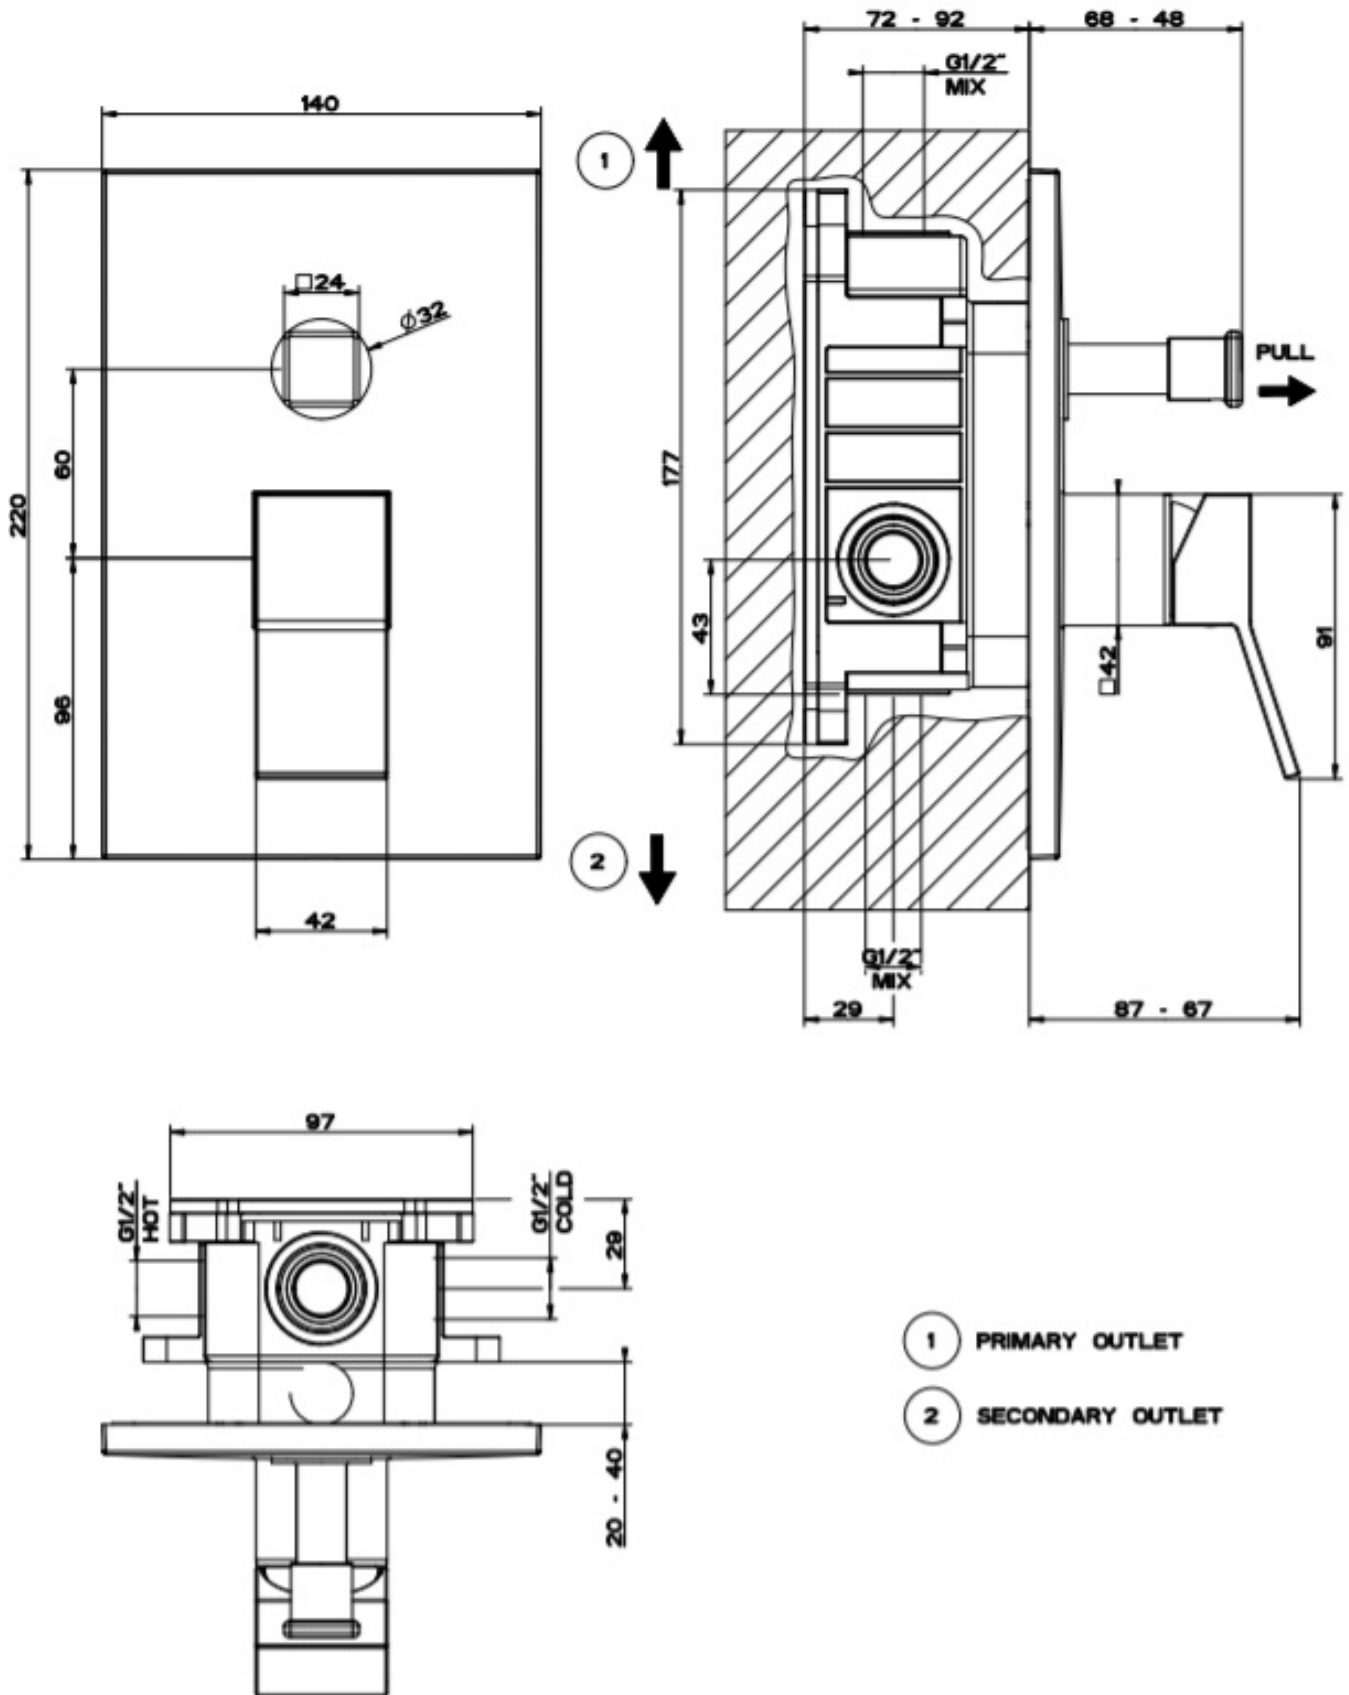

## Rettangolo K Diverter Mixer

Since its launch in 2002, architects and home interior enthusiasts have loved and employed the original Rettangolo range by Gessi in the world's most beautiful projects. Rettangolo is a conceptual product considered, due to its perfect harmony, an absolute, immutable accomplishment. In life, however, disruptions can serve as the catalyst to the process of regeneration, eventually resulting in new and different forms of beauty and perfection. The sensational Rettangolo K demonstrates how this can be true even for disruptions in the perfect harmony and established shape of an icon. K's concept consists in having slivered Rettangolo silhouette with a bold diagonal cut. Together with the resulting bent lever, the cut designs the fascinating signature "K" of the Line: the iconic Rettangolo has generated a new piece of art.

Designed and Manufactured in Italy

Finish: Chrome, Black, Black Metal, Black Metal brushed, Brushed nickel, Copper

Installation: Supplied in two-parts. Must be installed at a pressure no greater than 500Kpa. Failure to do so will void the warranty.

### Specifications

- 1 PRIMARY OUTLET
- 2 SECONDARY OUTLET