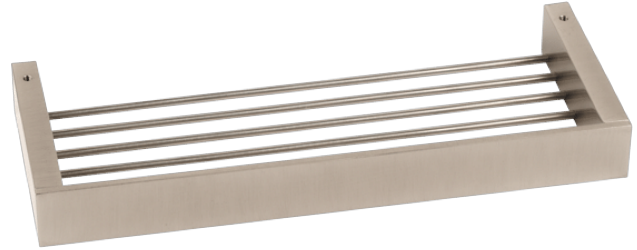

Rettangolo K Shelf 300mm

The Gessi accessory range brings a dramatic sense of elegance and sophistication to any bathroom, letting you create an environment to match your individual vision and lifestyle.

Designed and Manufactured in Italy

Finish: Chrome, Black, Black Metal, Black Metal Brushed, Brushed Nickel, Copper

Dimensions: 300 (L) x 120 (D) x 35mm (H)

Specifications