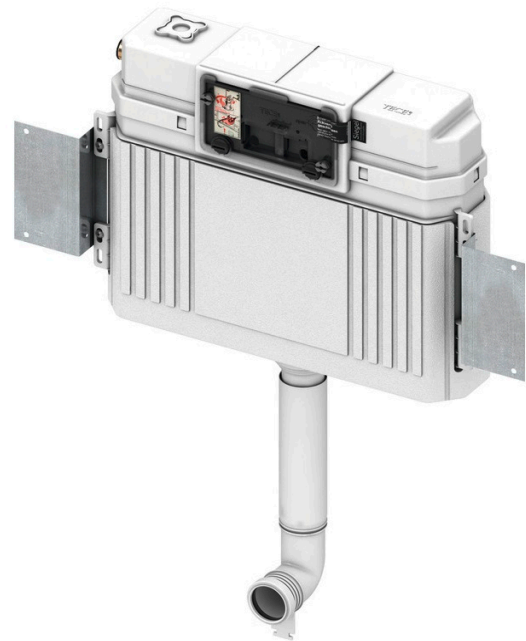

Tece Cistern Only 1120mm

Suitable for use: When installed in front of a solid wall.

Features: Dual flush 4.5/3 litre flush.

Installation: For installation height 1120mm, depth 130mm minimum.

WELS: 4 STAR Rated. 4.5 Litre Full Flush, 3.0 Litres Half Flush, 3.3 Litres per average flush. Registration number L01577

Flush buttons: See related products for options

Specifications