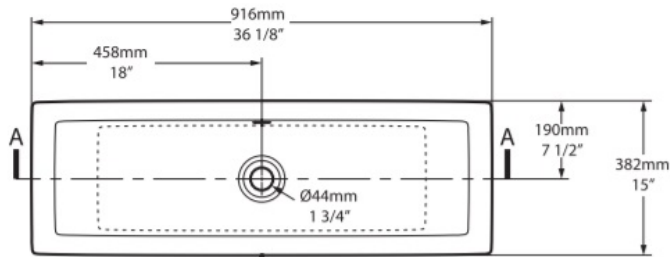

Rossendale 91 Basin

A generously sized trough basin by Victoria & Albert that can be dropped in or undermounted. Measures 916mm.

Dimensions: 916mm W x 382mm D x 148mm H

Colour: White

Material: Made from QUARRYCAST® One piece casting of rare volcanic limestone and resin. Harder and more durable than acrylic. Easy clean high gloss finish.

Waste: 32mm

Warranty: 25 year guarantee

Installation: Refer to installation instructions supplied with basin for additional information.

Specifications

Top view

Front view

Side view

Section AA

*All measurements subject to +/-5% tolerance