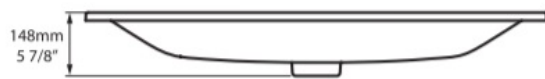

Rossendale 91 Basin

A generously sized trough basin by Victoria & Albert that can be dropped in or undermounted. Measures 916mm.

Dimensions: 916mm W x 382mm D x 148mm H

Colour: White

Material: Made from QUARRYCAST® One piece casting of rare volcanic limestone and resin. Harder and more durable than acrylic. Easy clean high gloss finish.

Waste: 32mm

Warranty: 25 year guarantee

Installation: Refer to installation instructions supplied with basin for additional information.

Specifications

Top view

Front view

Side view

Section AA

*All measurements subject to +/-5% tolerance