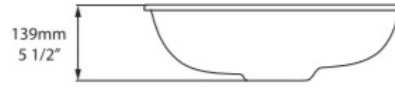

Dimensions: 560mm W x 358mm D x 139mm H

Colour: White

Material: Made from QUARRYCAST® One piece casting of rare volcanic limestone and resin. Harder and more durable than acrylic. Easy clean high gloss finish.

Waste: 32mm

Warranty: 25 year guarantee

Installation: Refer to installation instructions supplied with basin for additional information.

### Specifications

Top view

Side view

Front view

Section AA

\*All measurements subject to +/-5% tolerance