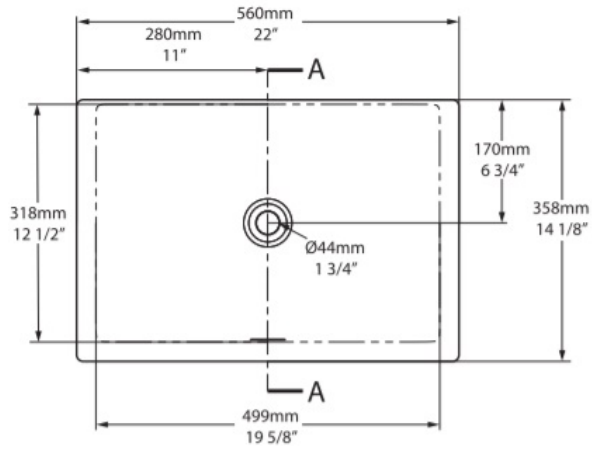

Dimensions: 560mm W x 358mm D x 139mm H

Colour: White

Material: Made from QUARRYCAST® One piece casting of rare volcanic limestone and resin. Harder and more durable than acrylic. Easy clean high gloss finish.

Waste: 32mm

Warranty: 25 year guarantee

Installation: Refer to installation instructions supplied with basin for additional information.

### Specifications

Top view

Side view

Front view

Section AA

\*All measurements subject to +/-5% tolerance