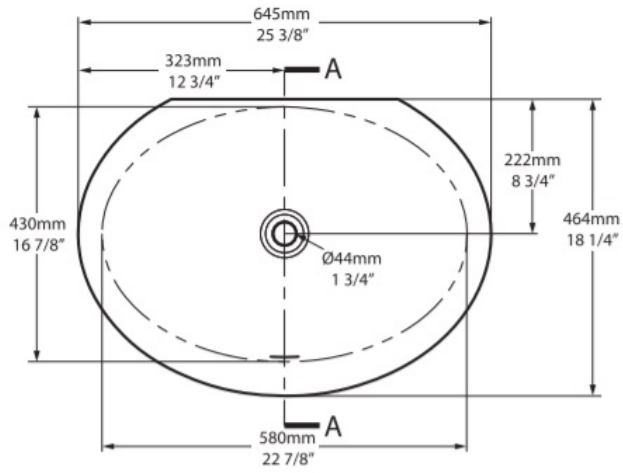

Dimensions: 645mm W x 464mm D x 119mm H

Colour: White

Material: Made from QUARRYCAST® One piece casting of rare volcanic limestone and resin. Harder and more durable than acrylic. Easy clean high gloss finish.

Waste: 32mm

Warranty: 25 year guarantee

Installation: Refer to installation instructions supplied with basin for additional information.

Specifications

Top view

Side view

Front view

Section AA

*All measurements subject to +/-5% tolerance