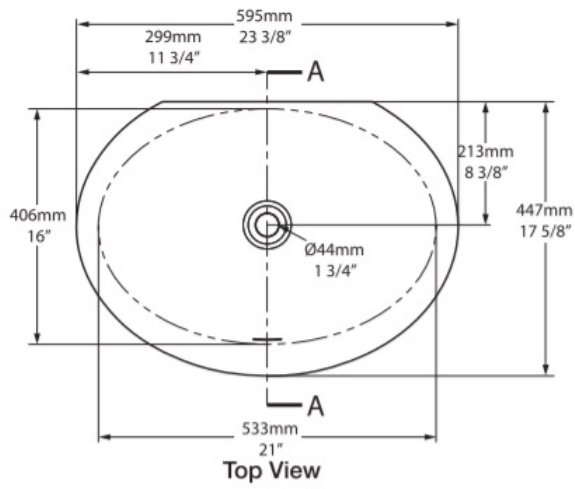

Dimensions: 595mm W x 447mm D x 136mm H

Colour: White

Material: Made from QUARRYCAST® One piece casting of rare volcanic limestone and resin. Harder and more durable than acrylic. Easy clean high gloss finish.

Waste: 32mm

Warranty: 25 year guarantee

Installation: Refer to installation instructions supplied with basin for additional information.

Specifications

Top view

Side view

Front view

Section AA

*All measurements subject to +/-5% tolerance