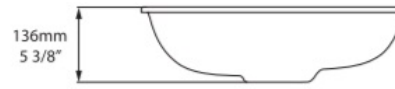

Dimensions: 475mm W x 453mm D x 136mm H

Colour: White

Material: Made from QUARRYCAST® One piece casting of rare volcanic limestone and resin. Harder and more durable than acrylic. Easy clean high gloss finish.

Waste: 32mm

Warranty: 25 year guarantee

Installation: Refer to installation instructions supplied with basin for additional information.

Specifications

Top view

Side view

Front view

Section AA

*All measurements subject to +/-5% tolerance