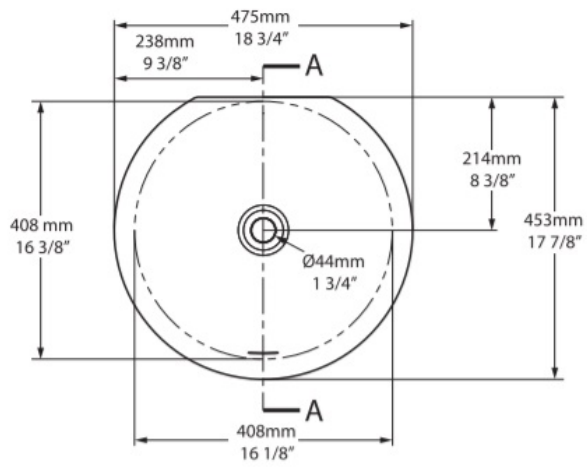

Dimensions: 475mm W x 453mm D x 136mm H

Colour: White

Material: Made from QUARRYCAST® One piece casting of rare volcanic limestone and resin. Harder and more durable than acrylic. Easy clean high gloss finish.

Waste: 32mm

Warranty: 25 year guarantee

Installation: Refer to installation instructions supplied with basin for additional information.

Specifications

Top view

Side view

Front view

Section AA

*All measurements subject to +/-5% tolerance