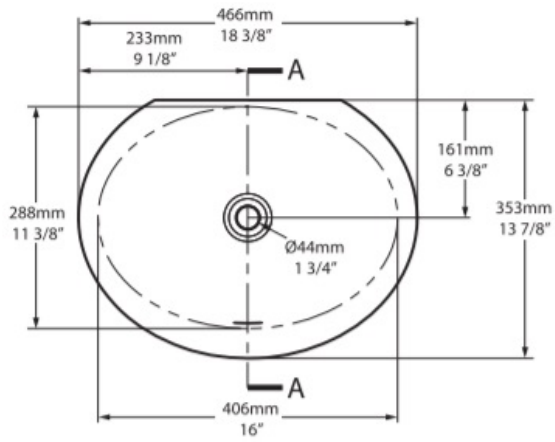

Kaali 46 Basin

A deep oval basin designed for undermount installation into a countertop of choice. Features an internal overflow.

Dimensions: 466mm W x 353mm D x 140mm H

Colour: White

Material: Made from QUARRYCAST® One piece casting of rare volcanic limestone and resin. Harder and more durable than acrylic. Easy clean high gloss finish.

Waste: 32mm

Warranty: 25 year guarantee

Installation: Refer to installation instructions supplied with basin for additional information.

Specifications

Top view

Side view

Front view

Section AA

*All measurements subject to +/-5% tolerance