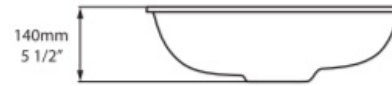

Kaali 46 Basin

A deep oval basin designed for undermount installation into a countertop of choice. Features an internal overflow.

Dimensions: 466mm W x 353mm D x 140mm H

Colour: White

Material: Made from QUARRYCAST® One piece casting of rare volcanic limestone and resin. Harder and more durable than acrylic. Easy clean high gloss finish.

Waste: 32mm

Warranty: 25 year guarantee

Installation: Refer to installation instructions supplied with basin for additional information.

Specifications

Top view

Side view

Front view

Section AA

*All measurements subject to +/-5% tolerance