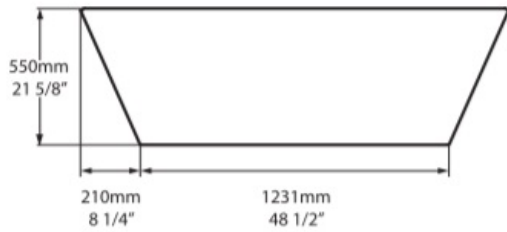

Vetralla 2 Bath

A modern bath for a modern bathroom. Vetralla 2 by Victoria & Albert is deep and double-ended with generous volume. Also offered in a smaller format called Vetralla.

Dimensions: 1650 L x 727 W x 550mm H x 509mm D

Installation: Instructions supplied with bath for additional information.

Specifications

VE2-N-SW-NO

Top view

Front view

Side view

Section BB

Shown with K12 Waste Kit

Section AA

*All measurements subject to +/-5% tolerance
 *Overflow hole not drilled