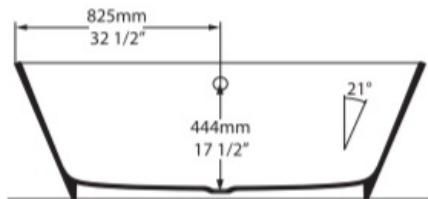

Vetralla 2 Bath

A modern bath for a modern bathroom. Vetralla 2 by Victoria & Albert is deep and double-ended with generous volume. Also offered in a smaller format called Vetralla.

Dimensions: 1650 L x 727 W x 550mm H x 509mm D

Installation: Instructions supplied with bath for additional information.

Specifications

VE2-N-SW-NO

Top view

Front view

Side view

Section BB

Shown with K12 Waste Kit

Section AA

*All measurements subject to +/-5% tolerance
 *Overflow hole not drilled