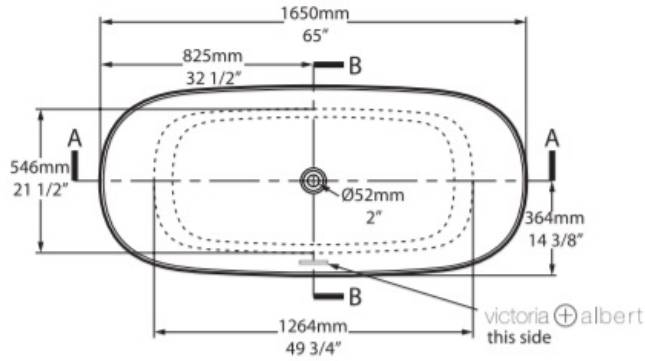

Vetralla 2 Bath

A modern bath for a modern bathroom. Vetralla 2 by Victoria & Albert is deep and double-ended with generous volume. Also offered in a smaller format called Vetralla.

Dimensions: 1650 L x 727 W x 550mm H x 509mm D

Material: QUARRYCAST®. One piece casting of rare volcanic limestone and resin. Harder and more durable than acrylic. Easy clean high gloss finish.

Volume: 280 litres

Weight: 64kg

Waste: 40mm

Warranty: 25 year guarantee

Installation: Instructions supplied with bath for additional information.

Specifications

VE2-N-SW-NO

Top view

Front view

Side view

Section BB

Shown with K12 Waste Kit

Section AA

*All measurements subject to +/-5% tolerance
 *Overflow hole not drilled