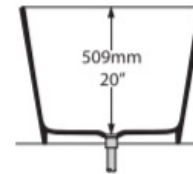

Installation: Instructions supplied with bath for additional information.

Specifications

VE2-N-SW-NO

Top view

Front view

Side view

Section BB

Shown with K12 Waste Kit

Section AA

*All measurements subject to +/-5% tolerance
 *Overflow hole not drilled