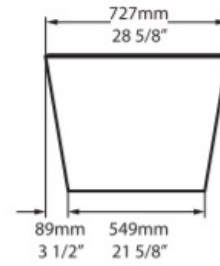

Vetralla 2 Bath

A modern bath for a modern bathroom. Vetralla 2 by Victoria & Albert is deep and double-ended with generous volume. Also offered in a smaller format called Vetralla.

Dimensions: 1650 L x 727 W x 550mm H x 509mm D

Installation: Instructions supplied with bath for additional information.

Specifications

VE2-N-SW-NO

Top view

Front view

Side view

Section BB

Shown with K12 Waste Kit

Section AA

*All measurements subject to +/-5% tolerance
 *Overflow hole not drilled