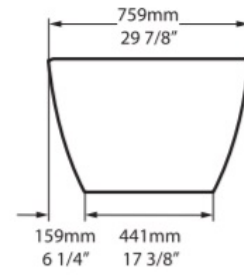

Mozzano 2 Bath

Mozzano 2 by Victoria & Albert follows the same design as the Mozzano bath but in a larger size.

Dimensions: 1685mm L x 759mm W x 550mm H x 415mm D

Colour: White. Exterior can be painted in six standard paint finishes and V&A are now offering a spectrum of 194 RAL colours, in either gloss or matt finishes. View V&A's [colour finishes](#) page for more information.

Waste: 40mm

Warranty: 25 year guarantee Installation: Refer to installation instructions supplied with bath for additional information.

Specifications

Top view

Front view

Side view

Section BB

Section AA

Shown with K12 waste kit

*All measurements subject to +/-5% tolerance
 *Overflow hole not drilled