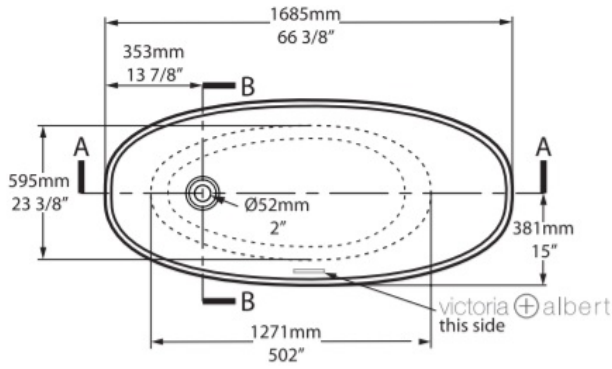

Mozzano 2 Bath

Mozzano 2 by Victoria & Albert follows the same design as the Mozzano bath but in a larger size.

Dimensions: 1685mm L x 759mm W x 550mm H x 415mm D

Colour: White. Exterior can be painted in six standard paint finishes and V&A are now offering a spectrum of 194 RAL colours, in either gloss or matt finishes. View V&A's [colour finishes](#) page for more information.

Material: QUARRYCAST®. One piece casting of rare volcanic limestone and resin. Harder and more durable than acrylic. Easy clean high gloss finish. Exterior can be painted.

Volume: 251 litres

Weight: 84kg

Waste: 40mm

Warranty: 25 year guarantee Installation: Refer to installation instructions supplied with bath for additional information.

Specifications

Top view

Front view

Side view

Section BB

Section AA

Shown with K12 waste kit

*All measurements subject to +/-5% tolerance
 *Overflow hole not drilled