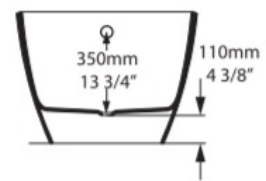

Mozzano 2 Bath

Mozzano 2 by Victoria & Albert follows the same design as the Mozzano bath but in a larger size.

Dimensions: 1685mm L x 759mm W x 550mm H x 415mm D

Colour: White. Exterior can be painted in six standard paint finishes and V&A are now offering a spectrum of 194 RAL colours, in either gloss or matt finishes. View V&A's [colour finishes](#) page for more information.

Waste: 40mm

Warranty: 25 year guarantee Installation: Refer to installation instructions supplied with bath for additional information.

Specifications

Top view

Front view

Side view

Section BB

Section AA

Shown with K12 waste kit

*All measurements subject to +/-5% tolerance
 *Overflow hole not drilled