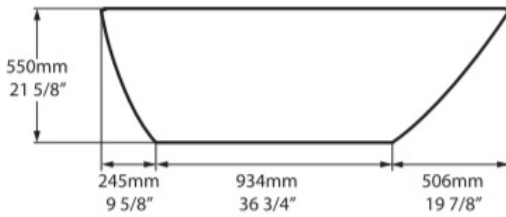

Mozzano 2 Bath

Mozzano 2 by Victoria & Albert follows the same design as the Mozzano bath but in a larger size.

Dimensions: 1685mm L x 759mm W x 550mm H x 415mm D

Colour: White. Exterior can be painted in six standard paint finishes and V&A are now offering a spectrum of 194 RAL colours, in either gloss or matt finishes. View V&A's [colour finishes](#) page for more information.

Waste: 40mm

Warranty: 25 year guarantee Installation: Refer to installation instructions supplied with bath for additional information.

Specifications

Top view

Front view

Side view

Section BB

Section AA

Shown with K12 waste kit

*All measurements subject to +/-5% tolerance
 *Overflow hole not drilled