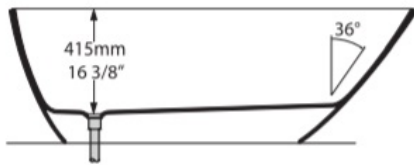

Mozzano 2 Bath

Mozzano 2 by Victoria & Albert follows the same design as the Mozzano bath but in a larger size.

Dimensions: 1685mm L x 759mm W x 550mm H x 415mm D

Colour: White. Exterior can be painted in six standard paint finishes and V&A are now offering a spectrum of 194 RAL colours, in either gloss or matt finishes. View V&A's [colour finishes](#) page for more information.

Waste: 40mm

Warranty: 25 year guarantee Installation: Refer to installation instructions supplied with bath for additional information.

Specifications

Top view

Front view

Side view

Section BB

Section AA

Shown with K12 waste kit

*All measurements subject to +/-5% tolerance
 *Overflow hole not drilled