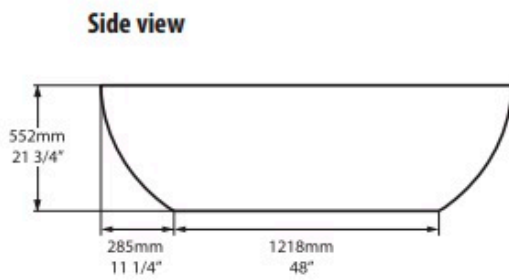

Dimensions: 1792mm L x 865mm W x 552mm H x 434mm D

Colour: White. Exterior can be painted in six standard paint finishes and V&A are now offering a spectrum of 194 RAL colours, in either gloss or matt finishes. View V&A's [colour finishes](#) page for more information.

Material: QUARRYCAST®. One piece casting of rare volcanic limestone and resin. Harder and more durable than acrylic. Easy clean high gloss finish.

Volume: 340 litres

Weight: 93kg

Waste: 40mm

Warranty: 25 year guarantee

Installation: Instructions supplied with bath for additional information.

Specifications

*All measurements subject to +/-5% tolerance
 *Overflow hole not drilled