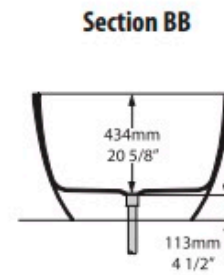

Dimensions: 1792mm L x 865mm W x 552mm H x 434mm D

Colour: White. Exterior can be painted in six standard paint finishes and V&A are now offering a spectrum of 194 RAL colours, in either gloss or matt finishes. View V&A's [colour finishes](#) page for more information.

Installation: Instructions supplied with bath for additional information.

Specifications

*All measurements subject to +/-5% tolerance
 *Overflow hole not drilled