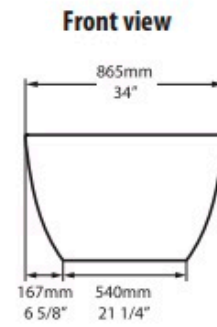

Dimensions: 1792mm L x 865mm W x 552mm H x 434mm D

Colour: White. Exterior can be painted in six standard paint finishes and V&A are now offering a spectrum of 194 RAL colours, in either gloss or matt finishes. View V&A's [colour finishes](#) page for more information.

Installation: Instructions supplied with bath for additional information.

Specifications

*All measurements subject to +/-5% tolerance
 *Overflow hole not drilled