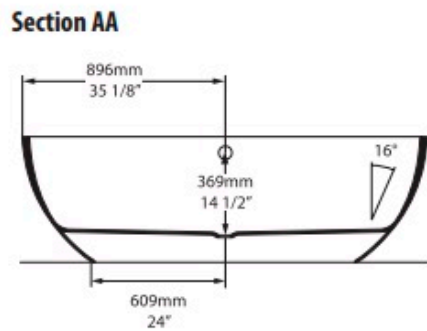

Dimensions: 1792mm L x 865mm W x 552mm H x 434mm D

Colour: White. Exterior can be painted in six standard paint finishes and V&A are now offering a spectrum of 194 RAL colours, in either gloss or matt finishes. View V&A's [colour finishes](#) page for more information.

Installation: Instructions supplied with bath for additional information.

Specifications

*All measurements subject to +/-5% tolerance
 *Overflow hole not drilled