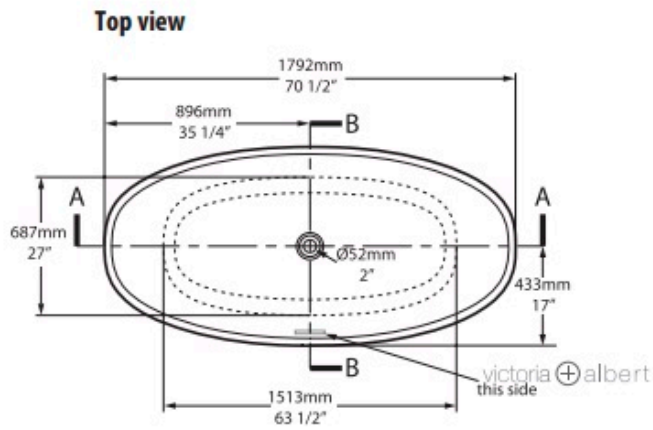

Dimensions: 1792mm L x 865mm W x 552mm H x 434mm D

Colour: White. Exterior can be painted in six standard paint finishes and V&A are now offering a spectrum of 194 RAL colours, in either gloss or matt finishes. View V&A's [colour finishes](#) page for more information.

Material: QUARRYCAST®. One piece casting of rare volcanic limestone and resin. Harder and more durable than acrylic. Easy clean high gloss finish.

Volume: 340 litres

Weight: 93kg

Waste: 40mm

Warranty: 25 year guarantee

Installation: Instructions supplied with bath for additional information.

Specifications

*All measurements subject to +/-5% tolerance
 *Overflow hole not drilled