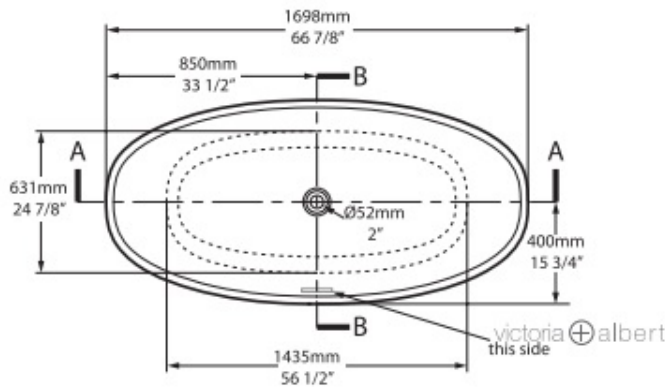

Dimensions: 1698mm L x 806mm W x 535mm H x 407mm D

Colour: White. Exterior can be painted in six standard paint finishes and V&A are now offering a spectrum of 194 RAL colours, in either gloss or matt finishes. View V&A's [colour finishes](#) page for more information.

Material: QUARRYCAST®. One piece casting of rare volcanic limestone and resin. Harder and more durable than acrylic. Easy clean high gloss finish.

Volume: 305 litres

Weight: 87kg

Waste: 40mm

Warranty: 25 year guarantee

Installation: Instructions supplied with bath for additional information.

Specifications

Top view

Front view

Side view

Section BB
 Shown with K12 waste kit

Section AA

*All measurements subject to +/-5% tolerance
 *Overflow hole not drilled