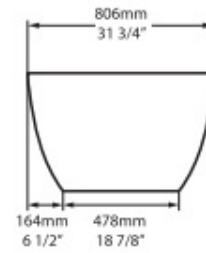

Dimensions: 1698mm L x 806mm W x 535mm H x 407mm D

Colour: White. Exterior can be painted in six standard paint finishes and V&A are now offering a spectrum of 194 RAL colours, in either gloss or matt finishes. View V&A's [colour finishes](#) page for more information.

Installation: Instructions supplied with bath for additional information.

Specifications

Top view

Front view

Side view

Section BB
 Shown with K12 waste kit

Section AA

*All measurements subject to +/-5% tolerance
 *Overflow hole not drilled