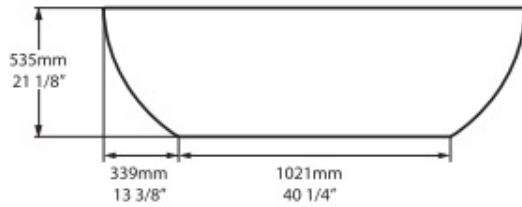

Dimensions: 1698mm L x 806mm W x 535mm H x 407mm D

Colour: White. Exterior can be painted in six standard paint finishes and V&A are now offering a spectrum of 194 RAL colours, in either gloss or matt finishes. View V&A's [colour finishes](#) page for more information.

Installation: Instructions supplied with bath for additional information.

Specifications

Top view

Front view

Side view

Section BB
 Shown with K12 waste kit

Section AA

*All measurements subject to +/-5% tolerance
 *Overflow hole not drilled