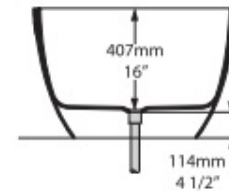

Barcelona 2 Bath

Barcelona 2 follows the same design aesthetic as the popular Barcelona bath, but with more compact dimensions. The bath also features a void space underneath for waste plumbing.

Complemented by the Barcelona 48, Barcelona 55 or Barcelona 64 basins.

Dimensions: 1698mm L x 806mm W x 535mm H x 407mm D

Colour: White. Exterior can be painted in six standard paint finishes and V&A are now offering a spectrum of 194 RAL colours, in either gloss or matt finishes. View V&A's [colour finishes](#) page for more information.

Installation: Instructions supplied with bath for additional information.

Specifications

Top view

Front view

Side view

Section BB
 Shown with K12 waste kit

Section AA

*All measurements subject to +/-5% tolerance
 *Overflow hole not drilled