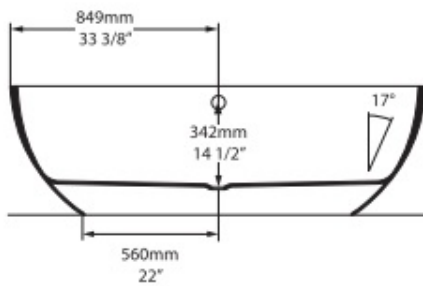

Barcelona 2 Bath

Barcelona 2 follows the same design aesthetic as the popular Barcelona bath, but with more compact dimensions. The bath also features a void space underneath for waste plumbing.

Complemented by the Barcelona 48, Barcelona 55 or Barcelona 64 basins.

Dimensions: 1698mm L x 806mm W x 535mm H x 407mm D

Colour: White. Exterior can be painted in six standard paint finishes and V&A are now offering a spectrum of 194 RAL colours, in either gloss or matt finishes. View V&A's [colour finishes](#) page for more information.

Installation: Instructions supplied with bath for additional information.

Specifications

Top view

Front view

Side view

Section BB
 Shown with K12 waste kit

Section AA

*All measurements subject to +/-5% tolerance
 *Overflow hole not drilled