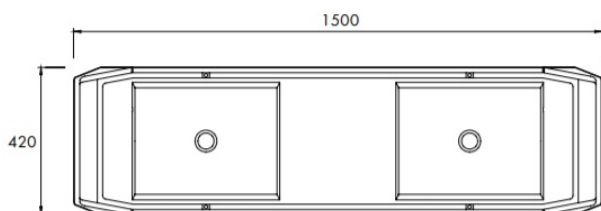

## Sampan Double Basin

The Sampan Double Basin is a remarkable, semi recessed vanity design. Drawing upon the angular and low profile form of the Sampan boat, combined with generous proportions and fine detail, the basin is reminiscent of a marine sculpture for the bathroom.

Design: WOHAbeing

Dimensions: 1500mm x 420mm x 255mm

Weight: 90kg

Installation: The Sampan Double basin is designed to be recessed into the counter top by 75mm.

Waste: All products are supplied with Apaiser waste.

### Specifications

NOTE:  
THE SAMPAN DOUBLE BASIN IS DESIGNED TO BE RECESSED  
INTO THE COUNTERTOP BY 75MM.