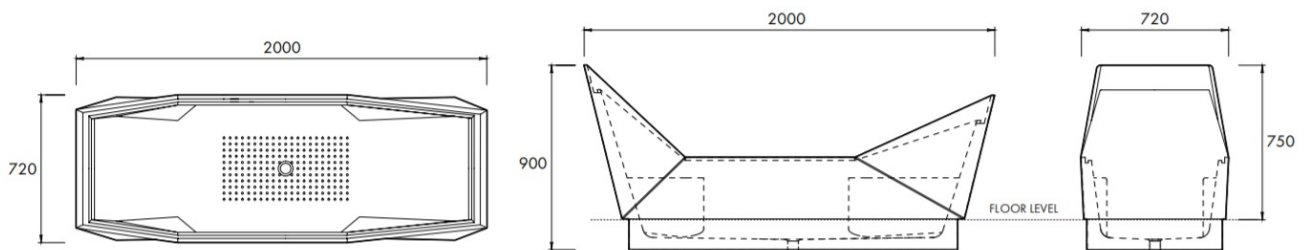

Sampan Double Bath

The essence of the Sampan Collection is beautifully illustrated by the Sampan Double Bath. This original, semi recessed design offers depth in a linear profile, and the subtle detailing, such as infinity overflow, adds luxury to this architectural form. Offering sublime comfort for two, this generous bath is a celebration of relaxation and rejuvenation.

Design: WOHAbeing

Dimensions: 2000mm x 720mm x 900mm

Weight: 225kg

Waste: All products are supplied with Apaiser waste. Built in overflow as standard.

Material: Each apaiser bath is exquisitely crafted from apaiserMARBLE®

Finish: Available in a range of 4 colours (see images)

Capacity: 310L

Specifications

NOTE:
THE SAMPAN DOUBLE BATH IS DESIGNED TO BE RECESSED INTO THE FLOOR BY 150MM.