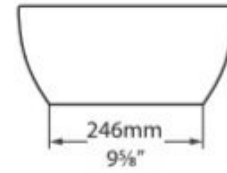

Barcelona 64 Basin

Barcelona 64 by Victoria & Albert, a generously sized freestanding rimless countertop basin designed to complement Barcelona bath.

Dimensions: 635mm W x 346mm D x 169mm H

Colour: White (Exterior Colours available: White, Matt White, Gloss Black, Light Grey, Matt Black, Anthracite, Stone Grey)

Installation: Refer to installation instructions supplied with basin for additional information.

Specifications

Top view

Front view

Side view

Section AA