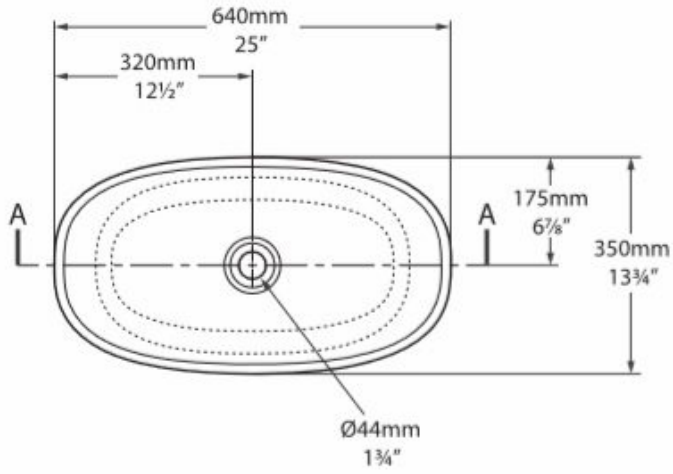

Barcelona 64 Basin

Barcelona 64 by Victoria & Albert, a generously sized freestanding rimless countertop basin designed to complement Barcelona bath.

Dimensions: 635mm W x 346mm D x 169mm H

Colour: White (Exterior Colours available: White, Matt White, Gloss Black, Light Grey, Matt Black, Anthracite, Stone Grey)

Installation: Refer to installation instructions supplied with basin for additional information.

Specifications

Top view

Front view

Side view

Section AA