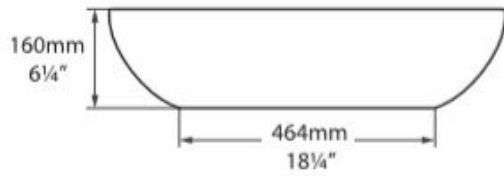

Barcelona 64 Basin

Barcelona 64 by Victoria & Albert, a generously sized freestanding rimless countertop basin designed to complement Barcelona bath.

Dimensions: 635mm W x 346mm D x 169mm H

Colour: White (Exterior Colours available: White, Matt White, Gloss Black, Light Grey, Matt Black, Anthracite, Stone Grey)

Installation: Refer to installation instructions supplied with basin for additional information.

Specifications

Top view

Front view

Side view

Section AA