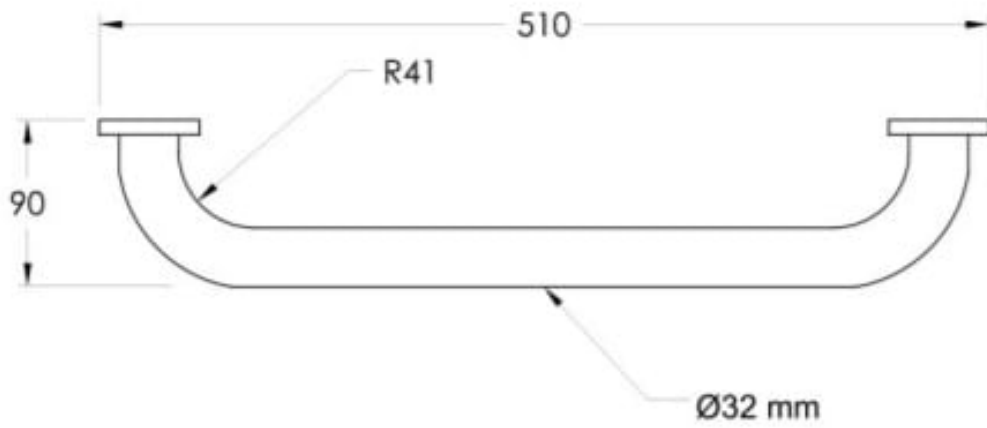

Brolife Grab Rail Curved

Modern simple designs by Brodware.

Finishes: Available in all Brodware finishes

Dimensions: 510 W x 90mm D

Specifications

Brodware