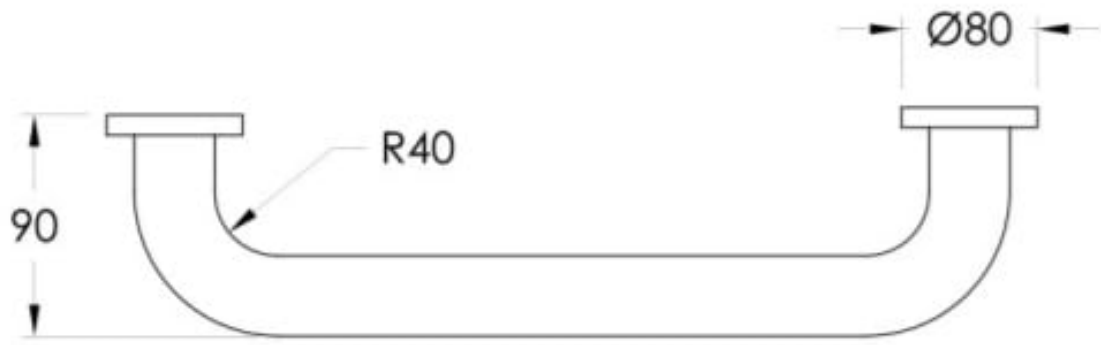

Brolife Grab Rail 300mm

Modern simple designs by Brodware.

Finishes: Available in all Brodware finishes

Dimensions: 80 H x 370 W x 90mm D

Options: Also available in 600mm and 900mm lengths

Specifications

Brodware