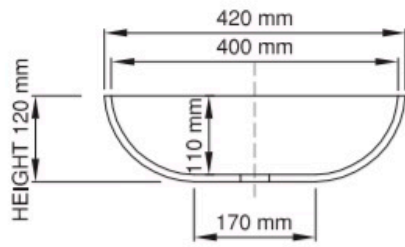

Denise Basin

The Denise basin by Sirene is a mounted basin with a classic rim and symmetry that is appealing to any eye.

Dimensions: 420mm W x 420mm D x 120mm H

Colour: White

Material: DADOquartz is solid and void-free with no fissures or veins, manufactured from resin and quartz aggregates. It has a silky finish.

Waste: 32mm non-overflow waste (supplied separately)

Tapholes: No taphole only

Specifications

Product code SWMBAS42-M/P **thin rim**

Size (l) x (w) x (h): 420mm x 420mm x 120mm
Top to waste: 110mm
Overflow: No overflow
Material: DADOquartz®
Colour: White/Custom
Finish: Matte/Polished

Base dimensions: 170mm
Rim width: 10mm
Waste diameter: 40mm
Weight: 10kg
Packing dimensions: 470mm x 470mm x 180mm
Shipping mass: 15kg
Warranty: Lifetime