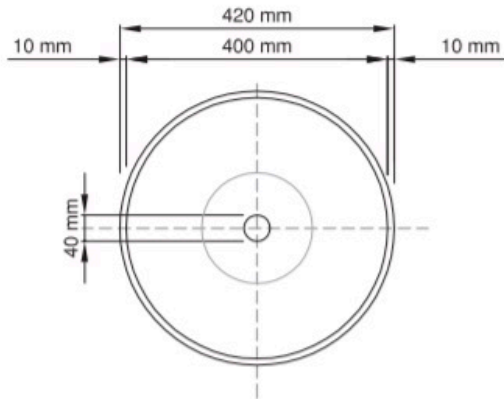

Denise Basin

The Denise basin by Sirene is a mounted basin with a classic rim and symmetry that is appealing to any eye.

Dimensions: 420mm W x 420mm D x 120mm H

Colour: White

Material: DADOquartz is solid and void-free with no fissures or veins, manufactured from resin and quartz aggregates. It has a silky finish.

Waste: 32mm non-overflow waste (supplied separately)

Tapholes: No taphole only

Specifications

Product code SWMBAS42-M/P **thin rim**

Size (l) x (w) x (h): 420mm x 420mm x 120mm
Top to waste: 110mm
Overflow: No overflow
Material: DADOquartz®
Colour: White/Custom
Finish: Matte/Polished

Base dimensions: 170mm
Rim width: 10mm
Waste diameter: 40mm
Weight: 10kg
Packing dimensions: 470mm x 470mm x 180mm
Shipping mass: 15kg
Warranty: Lifetime