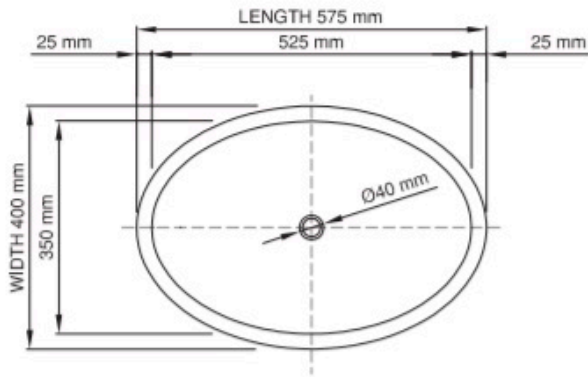

Dimensions: 575mm W x 400mm D x 160mm H

Colour: White

Material: DADOquartz is solid and void-free with no fissures or veins, manufactured from resin and quartz aggregates. It has a silky finish.

Waste: 32mm non-overflow waste (supplied separately)

Tapholes: No taphole only

Specifications

Product code SWMBAS20-M/P **wide rim**

Size (l) x (w) x (h): 575mm x 400mm x 160mm
 Top to waste: 140mm
 Overflow: No overflow
 Material: DADOquartz®
 Colour: White/Custom
 Finish: Matte/Polished

Base dimensions: 405mm x 230mm
 Rim width: 25mm
 Waste diameter: 40mm
 Weight: 15kg
 Packing dimensions: 600mm x 455mm x 190mm
 Shipping mass: 20kg
 Warranty: Lifetime