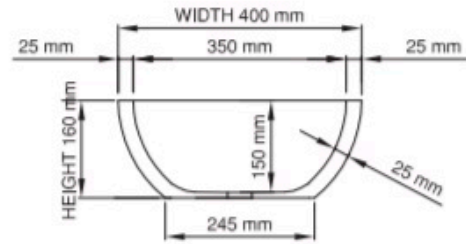

Dimensions: 575mm W x 400mm D x 160mm H

Colour: White

Material: DADOquartz is solid and void-free with no fissures or veins, manufactured from resin and quartz aggregates. It has a silky finish.

Waste: 32mm non-overflow waste (supplied separately)

Tapholes: No taphole only

Specifications

Product code SWMBAS20-M/P **wide rim**

Size (l) x (w) x (h): 575mm x 400mm x 160mm
 Top to waste: 140mm
 Overflow: No overflow
 Material: DADOquartz®
 Colour: White/Custom
 Finish: Matte/Polished

Base dimensions: 405mm x 230mm
 Rim width: 25mm
 Waste diameter: 40mm
 Weight: 15kg
 Packing dimensions: 600mm x 455mm x 190mm
 Shipping mass: 20kg
 Warranty: Lifetime