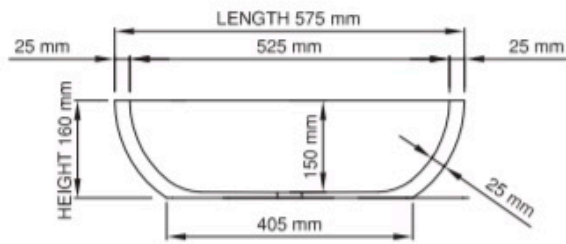

Dimensions: 575mm W x 400mm D x 160mm H

Colour: White

Material: DADOquartz is solid and void-free with no fissures or veins, manufactured from resin and quartz aggregates. It has a silky finish.

Waste: 32mm non-overflow waste (supplied separately)

Tapholes: No taphole only

Specifications

Product code SWMBAS20-M/P **wide rim**

Size (l) x (w) x (h): 575mm x 400mm x 160mm
 Top to waste: 140mm
 Overflow: No overflow
 Material: DADOquartz®
 Colour: White/Custom
 Finish: Matte/Polished

Base dimensions: 405mm x 230mm
 Rim width: 25mm
 Waste diameter: 40mm
 Weight: 15kg
 Packing dimensions: 600mm x 455mm x 190mm
 Shipping mass: 20kg
 Warranty: Lifetime