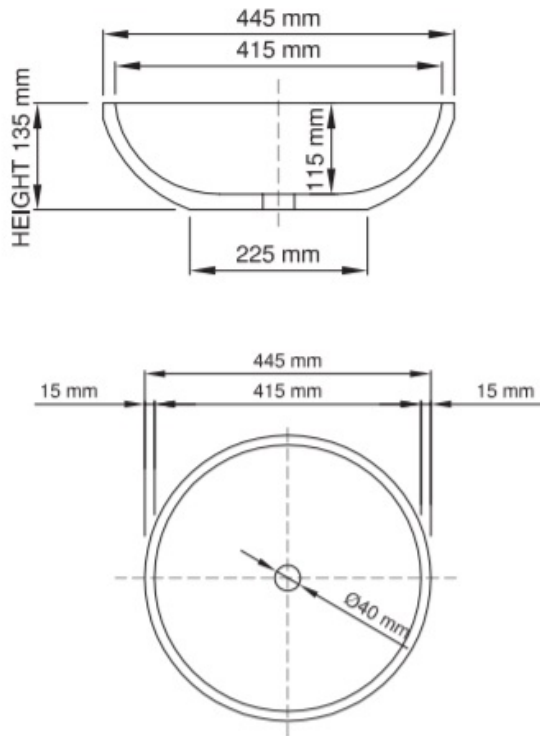

## Bologna Basin

The Bologna by Sirene wide-rim mounted basin is the epitome of distinct.

Dimensions: 445mm W x 445mm D x 135mm H

Colour: White

Material: DADOquartz is solid and void-free with no fissures or veins, manufactured from resin and quartz aggregates. It has a silky finish.

Waste: 32mm non-overflow waste (supplied separately)

Tapholes: No taphole only

## Specifications

Product code SWMBAS06-M/P **wide rim**

Size (l) x (w) x (h): 445mm x 445mm x 135mm  
Top to waste: 115mm  
Overflow: No overflow  
Material: DADOquartz®  
Colour: White/Custom  
Finish: Matte/Polished

Base dimensions: 225mm  
Rim width: 15mm  
Waste diameter: 40mm  
Weight: 10kg  
Packing dimensions: 470mm x 470mm x 180mm  
Shipping mass: 15kg  
Warranty: Lifetime