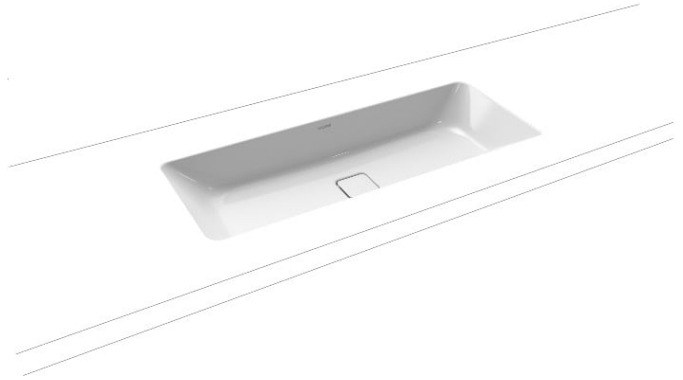

Cono 869 Undercounter

Made of superb KALDEWEI steel enamel, the aesthetic quality and user-friendliness of the Cono washbasins combine to produce the perfect symbiosis of clarity and serenity.

The square, enamelled outflow accentuates the underlying geometry of this sublime washbasin. In addition to its exceptional design, it captivates with a special technical feature: the overflow is invisibly integrated into the run-off support. There is no overflow hole to detract from the design's clean lines. The CONO washbasin thus exudes perfect elegance and harmony.

Dimensions: 869mm W x 382mm D x 112mm H

Colour: White

Material: 3.5mm Kaldewei Steel Enamel

Waste: CLOU waste and overflow system supplied with basin

Tapholes: No taphole only

Specifications