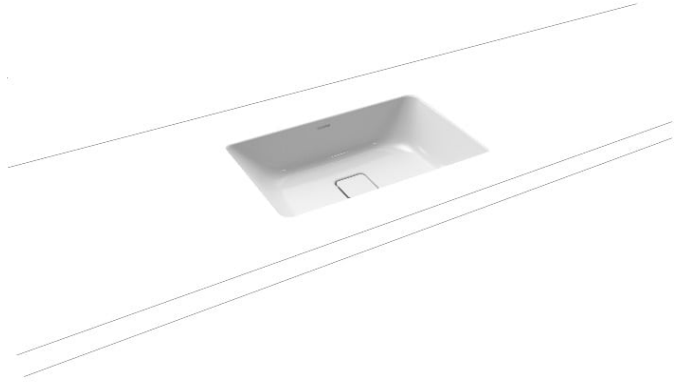

Cono 569 Undercounter

Made of superb KALDEWEI steel enamel, the aesthetic quality and user-friendliness of the Cono washbasins combine to produce the perfect symbiosis of clarity and serenity.

The square, enamelled outflow accentuates the underlying geometry of this sublime washbasin. In addition to its exceptional design, it captivates with a special technical feature: the overflow is invisibly integrated into the run-off support. There is no overflow hole to detract from the design's clean lines. The CONO washbasin thus exudes perfect elegance and harmony.

Dimensions: 569mm W x 382mm D x 112mm H

Colour: White

Material: 3.5mm Kaldewei Steel Enamel

Waste: CLOU waste and overflow system supplied with basin

Tapholes: No taphole only

Specifications