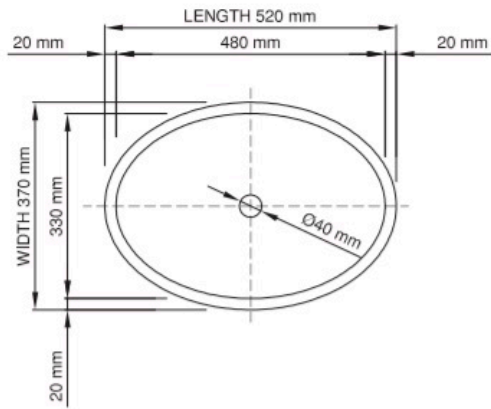

## Peru Basin

The Peru wide-rim mounted basin by Sirene is a definitive masterpiece.

Dimensions: 520mm W x 370mm D x 110mm H

Colour: White

Material: DADOquartz is solid and void-free with no fissures or veins, manufactured from resin and quartz aggregates. It has a silky finish.

Waste: 32mm non-overflow waste (supplied separately)

Tapholes: No taphole only

## Specifications

Product code SWMBAS41-M/P **wide rim**

Size (l) x (w) x (h): 520mm x 370mm x 110mm  
 Top to waste: 100mm  
 Overflow: No overflow  
 Material: DADOquartz®  
 Colour: White/Custom  
 Finish: Matte/Polished

Base dimensions: 230mm x 200mm  
 Rim width: 20mm  
 Waste diameter: 40mm  
 Weight: 5kg  
 Packing dimensions: 600mm x 430mm x 175mm  
 Shipping mass: 7kg  
 Warranty: Lifetime