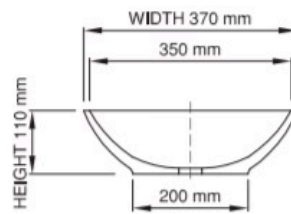

## Peru Basin

The Peru wide-rim mounted basin by Sirene is a definitive masterpiece.

Dimensions: 520mm W x 370mm D x 110mm H

Colour: White

Material: DADOquartz is solid and void-free with no fissures or veins, manufactured from resin and quartz aggregates. It has a silky finish.

Waste: 32mm non-overflow waste (supplied separately)

Tapholes: No taphole only

## Specifications

Product code SWMBAS41-M/P **wide rim**

Size (l) x (w) x (h): 520mm x 370mm x 110mm  
 Top to waste: 100mm  
 Overflow: No overflow  
 Material: DADOquartz®  
 Colour: White/Custom  
 Finish: Matte/Polished

Base dimensions: 230mm x 200mm  
 Rim width: 20mm  
 Waste diameter: 40mm  
 Weight: 5kg  
 Packing dimensions: 600mm x 430mm x 175mm  
 Shipping mass: 7kg  
 Warranty: Lifetime