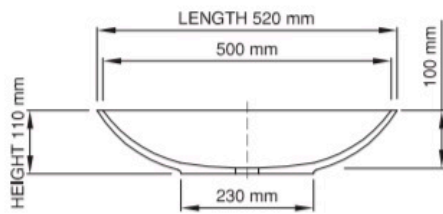

## Peru Basin

The Peru wide-rim mounted basin by Sirene is a definitive masterpiece.

Dimensions: 520mm W x 370mm D x 110mm H

Colour: White

Material: DADOquartz is solid and void-free with no fissures or veins, manufactured from resin and quartz aggregates. It has a silky finish.

Waste: 32mm non-overflow waste (supplied separately)

Tapholes: No taphole only

## Specifications

Product code SWMBAS41-M/P **wide rim**

Size (l) x (w) x (h): 520mm x 370mm x 110mm  
 Top to waste: 100mm  
 Overflow: No overflow  
 Material: DADOquartz®  
 Colour: White/Custom  
 Finish: Matte/Polished

Base dimensions: 230mm x 200mm  
 Rim width: 20mm  
 Waste diameter: 40mm  
 Weight: 5kg  
 Packing dimensions: 600mm x 430mm x 175mm  
 Shipping mass: 7kg  
 Warranty: Lifetime