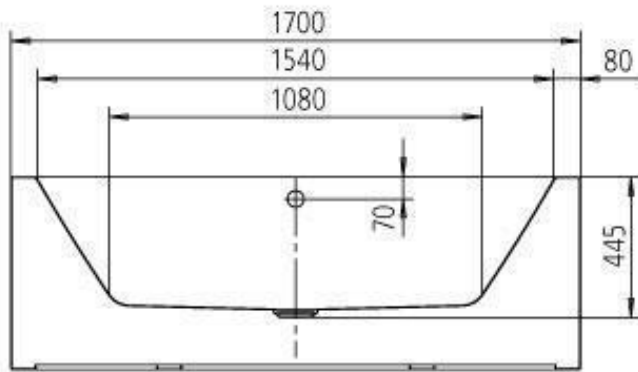

Dimensions: 1700mm L x 750mm W x 445mm D

Colour: Alpine White

Options: Also available with white enamel multifiller and Soundwave audio system

Material: Kaldewei steel enamel 3.5mm

Volume: 122 litres

Weight: 137kg

### Specifications