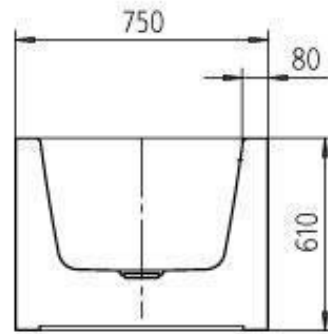

CONODUO 1732