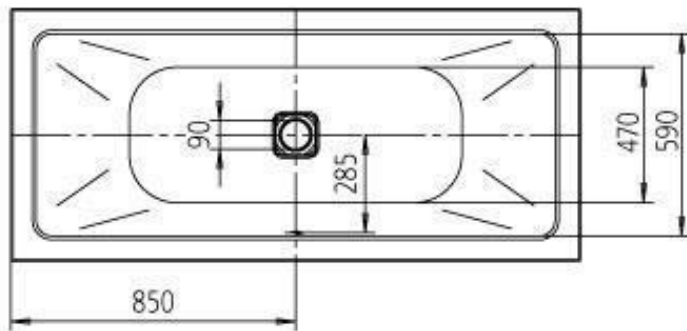

CONODUO 1732