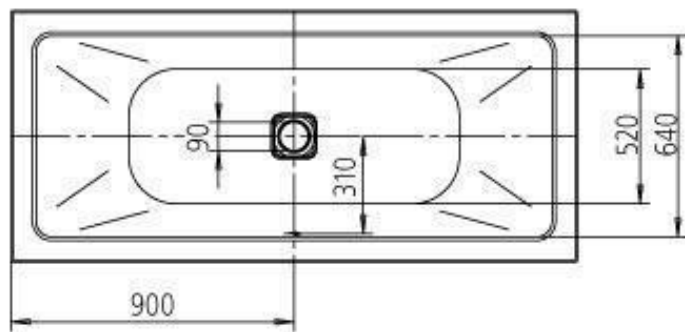

Dimensions: 1800mm L x 800mm W x 430mm D

Colour: Alpine White

Options: Also available with white enamel multifiller and Soundwave audio system

Material: Kaldewei steel enamel 3.5mm

Volume: 159 litres

Weight: 151kg

Waste: Centrally positioned overflow waste. Pop-up waste and overflow supplied

Specifications

CONODUO 1733