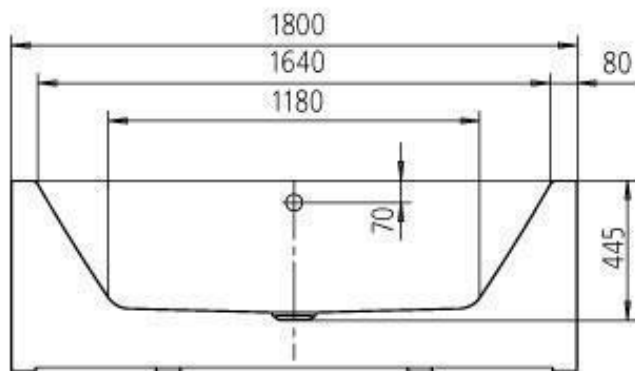

Dimensions: 1800mm L x 800mm W x 430mm D

Colour: Alpine White

Options: Also available with white enamel multifiller and Soundwave audio system

Material: Kaldewei steel enamel 3.5mm

Volume: 159 litres

Weight: 151kg

Waste: Centrally positioned overflow waste. Pop-up waste and overflow supplied

Specifications

CONODUO 1733