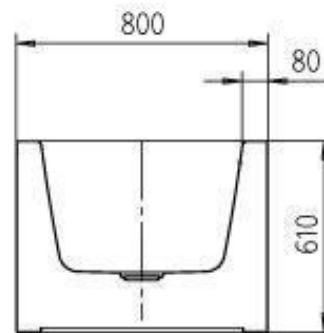

Dimensions: 1800mm L x 800mm W x 430mm D

Colour: Alpine White

Options: Also available with white enamel multifiller and Soundwave audio system

Material: Kaldewei steel enamel 3.5mm

Volume: 159 litres

Weight: 151kg

Waste: Centrally positioned overflow waste. Pop-up waste and overflow supplied

Specifications

CONODUO 1733