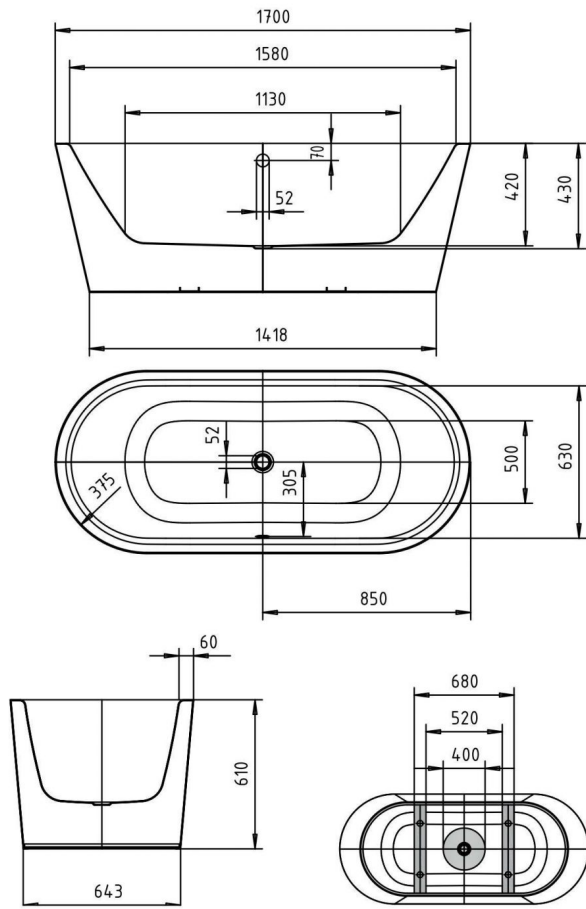

Free-standing oval design with sensuous elegance: perfectly formed, classic, seamless. Crafted by masters in superior KALDEWEI steel enamel, made in Germany with a 30-year guarantee.

Dimensions: 1700mm L x 750mm W x 430mm D

Colour: Alpine White

Options: Available with overflow in chrome (-06), white (-06W) Matt black (-06MB) OR Multifiller in chrome (-A6), white (-A6W) and Matt black (-A6MB)

Material: Kaldewei steel enamel 3.5mm

Waste: Centrally positioned waste. Pop-up waste and overflow supplied

Specifications

**MS Classic Duo Oval
1113**