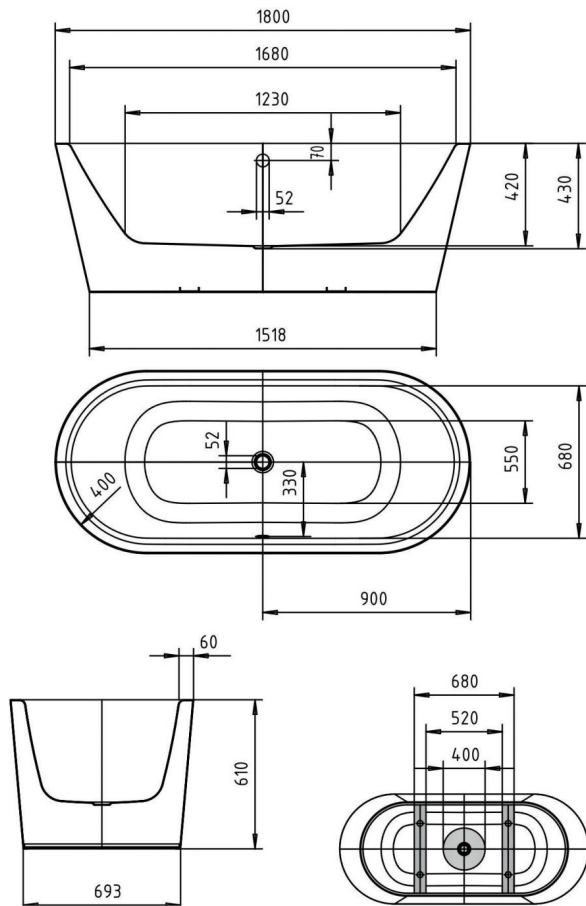

Meisterstück Classic Duo 1800 Oval

Our CLASSIC DUO OVAL always possessed timeless beauty but as a Meisterstück it can now develop its full potential. Seamlessly encased in KALDEWEI steel enamel it is the archetype of the freestanding bathtub. An absolute classic! And a wonderful space in which two people can enjoy a relaxed bath together.

Dimensions: 1800mm L x 800mm W x 400mm D

Colour: Alpine White

Options: Available with overflow in chrome (-06), white (-06W) Matt black (-06MB) OR Multifiller in chrome (-A6), white (-A6W) and Matt black (-A6MB)

Material: Kaldewei steel enamel 3.5mm

Waste: Centrally positioned waste. Pop-up waste and overflow supplied

Specifications

MS Classic Duo Oval 1111