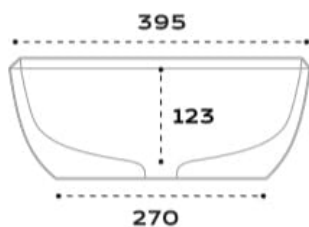

Dimensions: 535 W x 425 D x 165mm H

Material: Solid surface

Finish: Matt or gloss

Waste: 40mm O/F (supplied separately)

### Specifications

\*Also available in bronze.  
\*\* Sizes may vary slightly.

side view

front view

top view