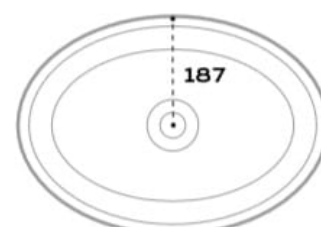

Dimensions: 535 W x 425 D x 165mm H

Material: Solid surface

Finish: Matt or gloss

Waste: 40mm O/F (supplied separately)

### Specifications

\*Also available in bronze.  
\*\* Sizes may vary slightly.

side view

front view

top view