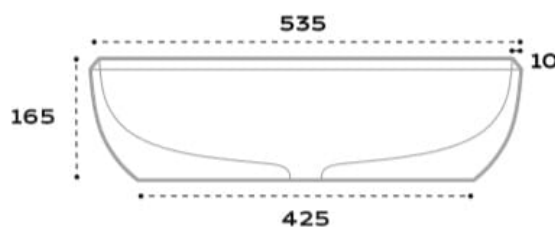

Dimensions: 535 W x 425 D x 165mm H

Material: Solid surface

Finish: Matt or gloss

Waste: 40mm O/F (supplied separately)

### Specifications

\*Also available in bronze.  
\*\* Sizes may vary slightly.

side view

front view

top view