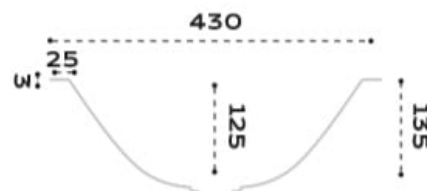

All of Merwe's bathroom products are named after water bodies. According to Wikipedia, Beck means a small stream.

Dimensions: 430 D x 135mm H

Material: Solid brass

Finish: Ocean patina

Waste: 40mm non-overflow (supplied separately)

### Specifications

top view

\* Sizes may vary slightly.

front view