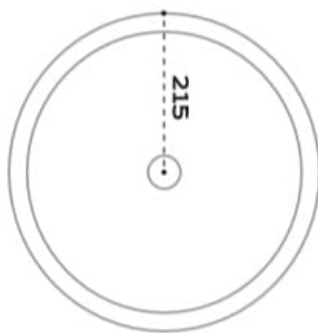

All of Merwe's bathroom products are named after water bodies. According to Wikipedia, Beck means a small stream.

Dimensions: 430 D x 135mm H

Material: Solid brass

Finish: Ocean patina

Waste: 40mm non-overflow (supplied separately)

### Specifications

top view

\* Sizes may vary slightly.

front view