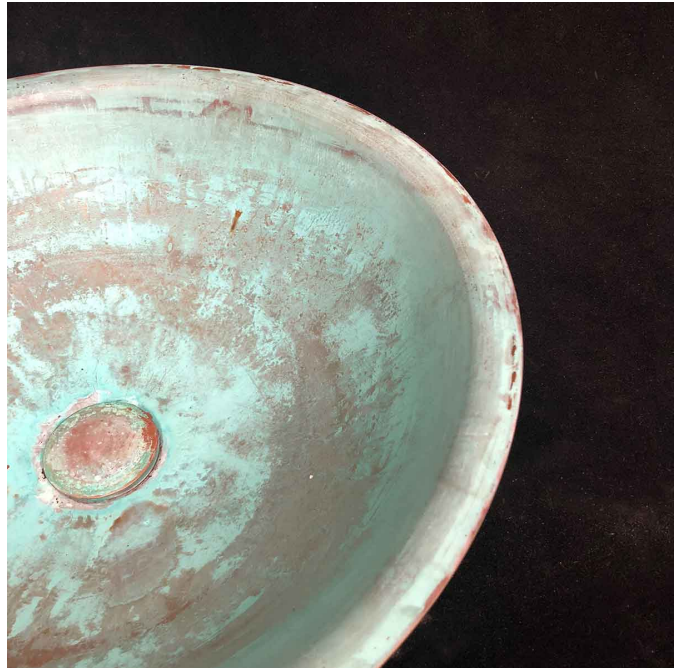

## Beck Basin

The Beck basin by Merwe is a round drop-in bathroom basin with a unique ocean patina. This basin is made in Australia and designed by an Australian designer. Furthermore, the patina develops with time and the basin reacts to the environment in your home as well as with the metal. Every basin will look different.

All of Merwe's bathroom products are named after water bodies. According to Wikipedia, Beck means a small stream.

Dimensions: 430 D x 135mm H

Material: Solid brass

Finish: Ocean patina

Waste: 40mm non-overflow (supplied separately)

### Specifications

top view

\* Sizes may vary slightly.

front view