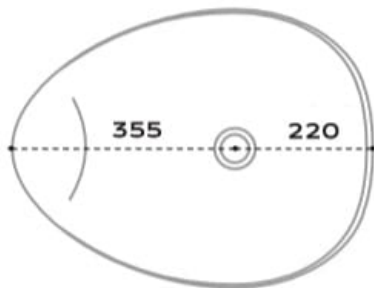

Merwe's products are named after water bodies. According to Cambridge Dictionary the meaning of "Tarn" is a small mountain lake.

Dimensions: 575 W x 445 D x 166mm H

Material: Solid Bronze

Finish: Patina

Waste: 40mm non-overflow (supplied separately)

Specifications

* Sizes may vary slightly.

top view

front view

side view