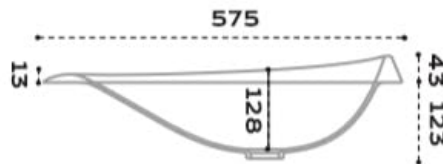

Merwe's products are named after water bodies. According to Cambridge Dictionary the meaning of "Tarn" is a small mountain lake.

Dimensions: 575 W x 445 D x 166mm H

Material: Solid Bronze

Finish: Patina

Waste: 40mm non-overflow (supplied separately)

Specifications

* Sizes may vary slightly.

top view

front view

side view