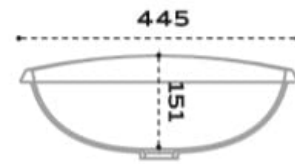

Merwe's products are named after water bodies. According to Cambridge Dictionary the meaning of "Tarn" is a small mountain lake.

Dimensions: 575 W x 445 D x 166mm H

Material: Solid Bronze

Finish: Patina

Waste: 40mm non-overflow (supplied separately)

Specifications

* Sizes may vary slightly.

top view

front view

side view