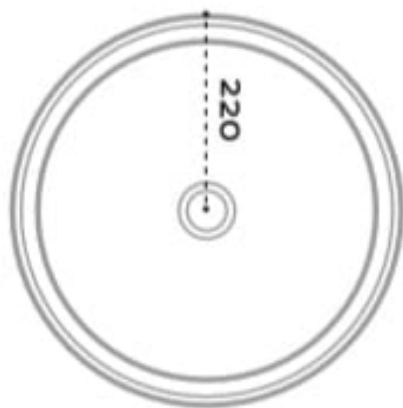

Arroyo Basin

The Arroyo basin by Merwe is a round basin manufactured in brass. This basin makes a statement with the beautiful Ocean Patina. Every bathroom basin will be different because of the way the patina reacts with the metal and the environment. This Merwe basin will be the focus point of your bathroom in the years to come.

All of Merwe's products refer to different waterbodies. According to Dictionary.com the meaning of Arroyo is "a small steep-sided watercourse or gulch with a nearly flat floor: Usually dry after heavy rains."

Dimensions: 440 D x 135mm H

Material: Solid brass

Finish: Ocean patina

Waste: 40mm non-overflow (supplied separately)

Specifications

top view

* Sizes may vary slightly.

front view