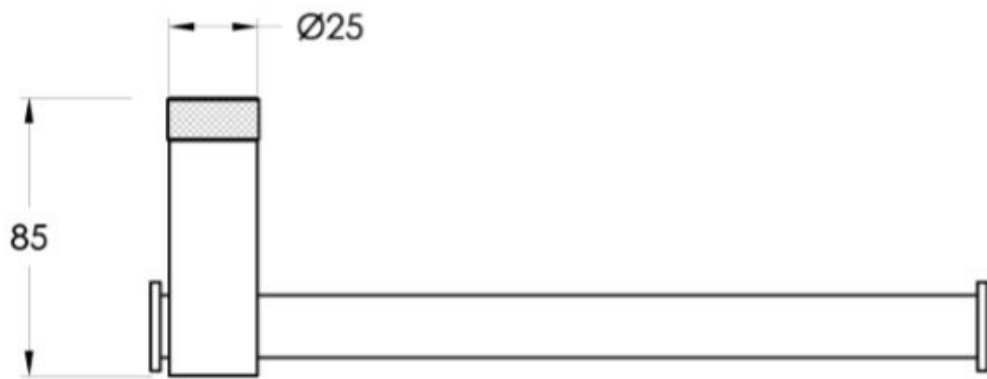

Yokato Double Toilet Roll Holder

The Yokato range is forged from architectural design and superior craftsmanship. The intricacies of the knurled details, simple geometric lines and slender trims are illuminated by the substance of this iconic design. Both powerful and refined, Yokato offers a sophistication of its own.

Finish: Available in all Brodware finishes.

Features: Reversible. Can also be used as a hand towel holder.

Specifications

Brodware