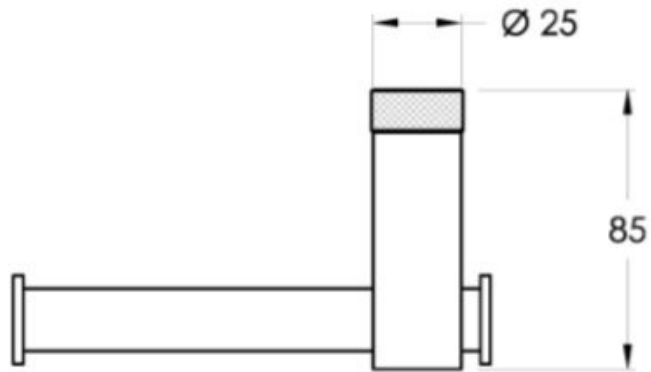

Yokato Toilet Roll Holder

The Yokato range is forged from architectural design and superior craftsmanship. The intricacies of the knurled details, simple geometric lines and slender trims are illuminated by the substance of this iconic design. Both powerful and refined, Yokato offers a sophistication of its own.

Finish: Available in all Brodware finishes.

Features: Reversible. Can also be used as a spare toilet roll holder, vertically mounted.

Specifications

Brodware