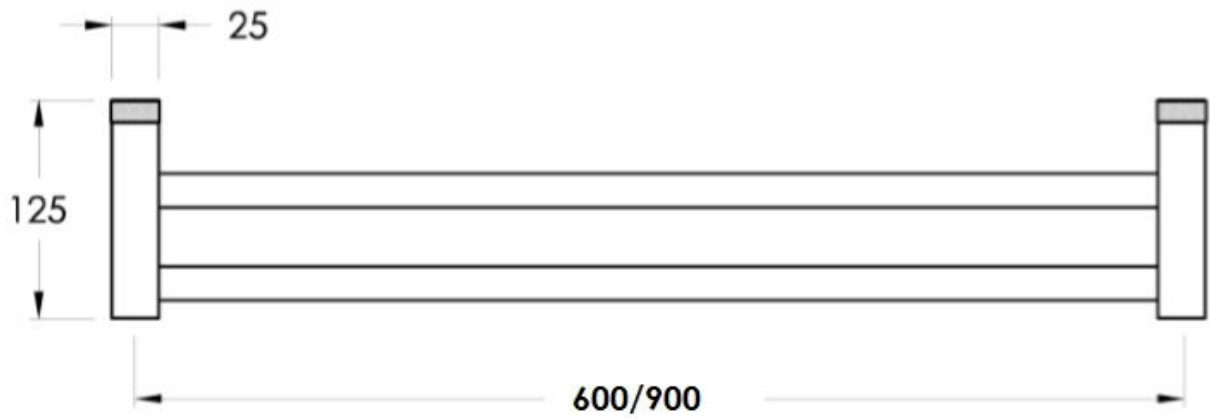

Yokato Double Towel Rail

The Yokato range is forged from architectural design and superior craftsmanship. The intricacies of the knurled details, simple geometric lines and slender trims are illuminated by the substance of this iconic design. Both powerful and refined, Yokato offers a sophistication of its own.

Finish: Available in all Brodware finishes.

Options: Available in 600mm or 900mm lengths.

Specifications

Brodware